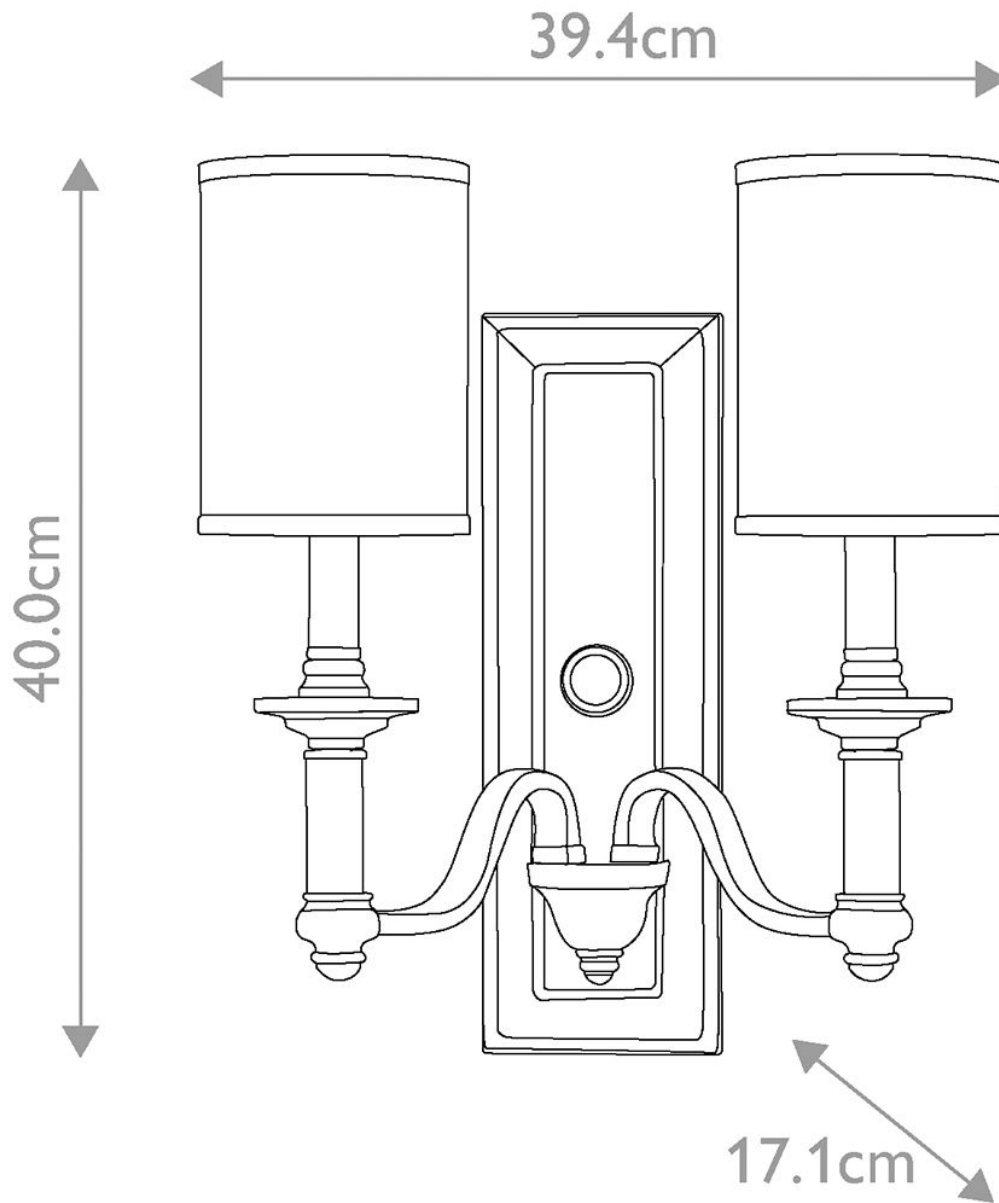

Elstead - Hinkley Lighting - Sussex HK-SUSSEX2 Wall Light

CONTACT