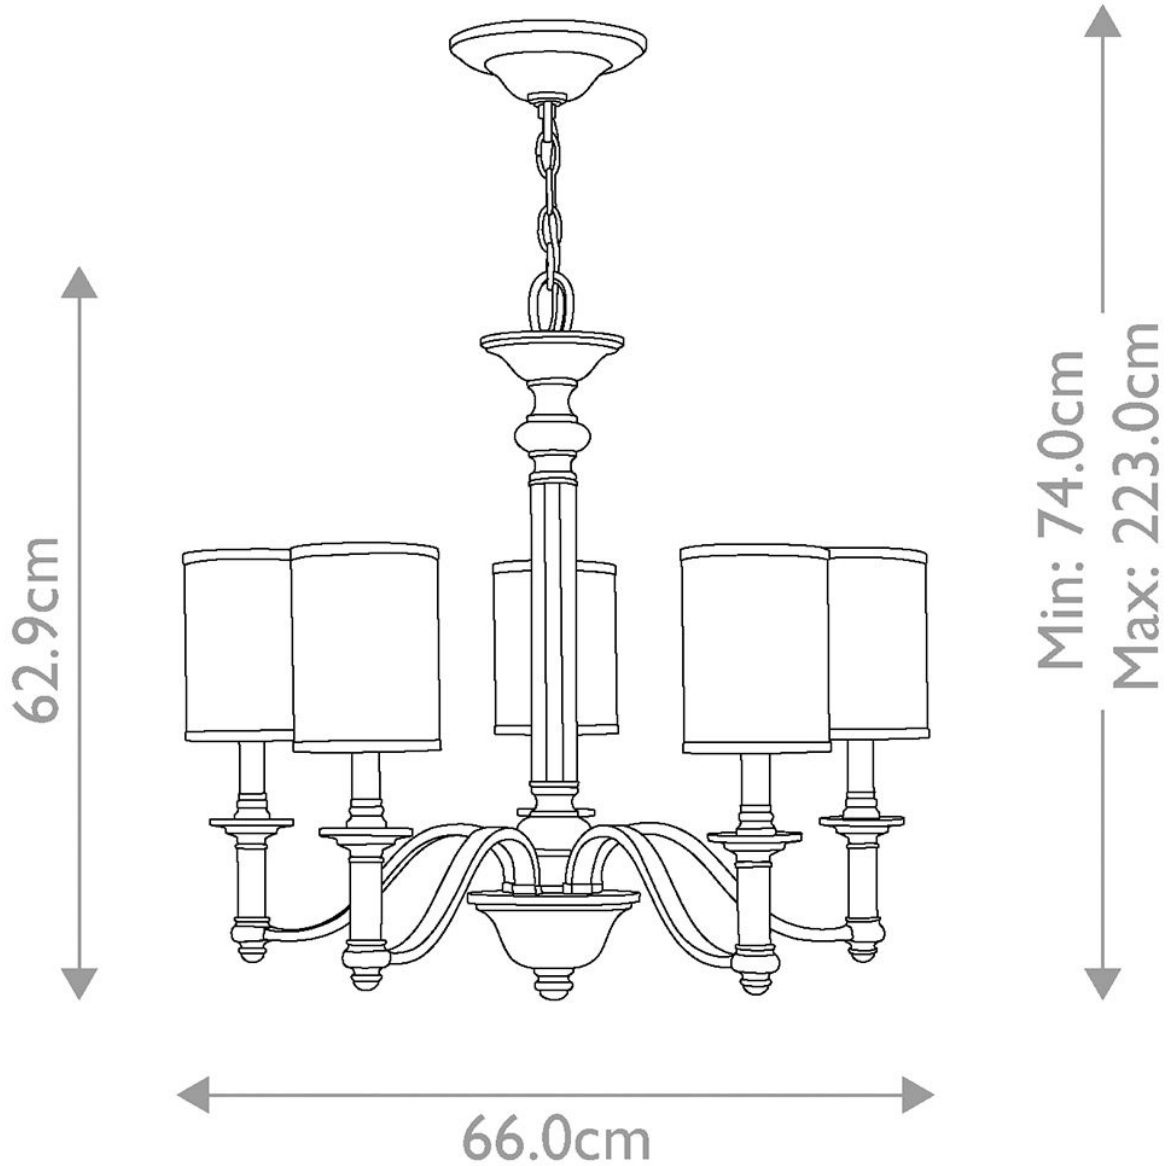

Elstead - Hinkley Lighting - Sussex HK-SUSSEX5 Chandelier

CONTACT