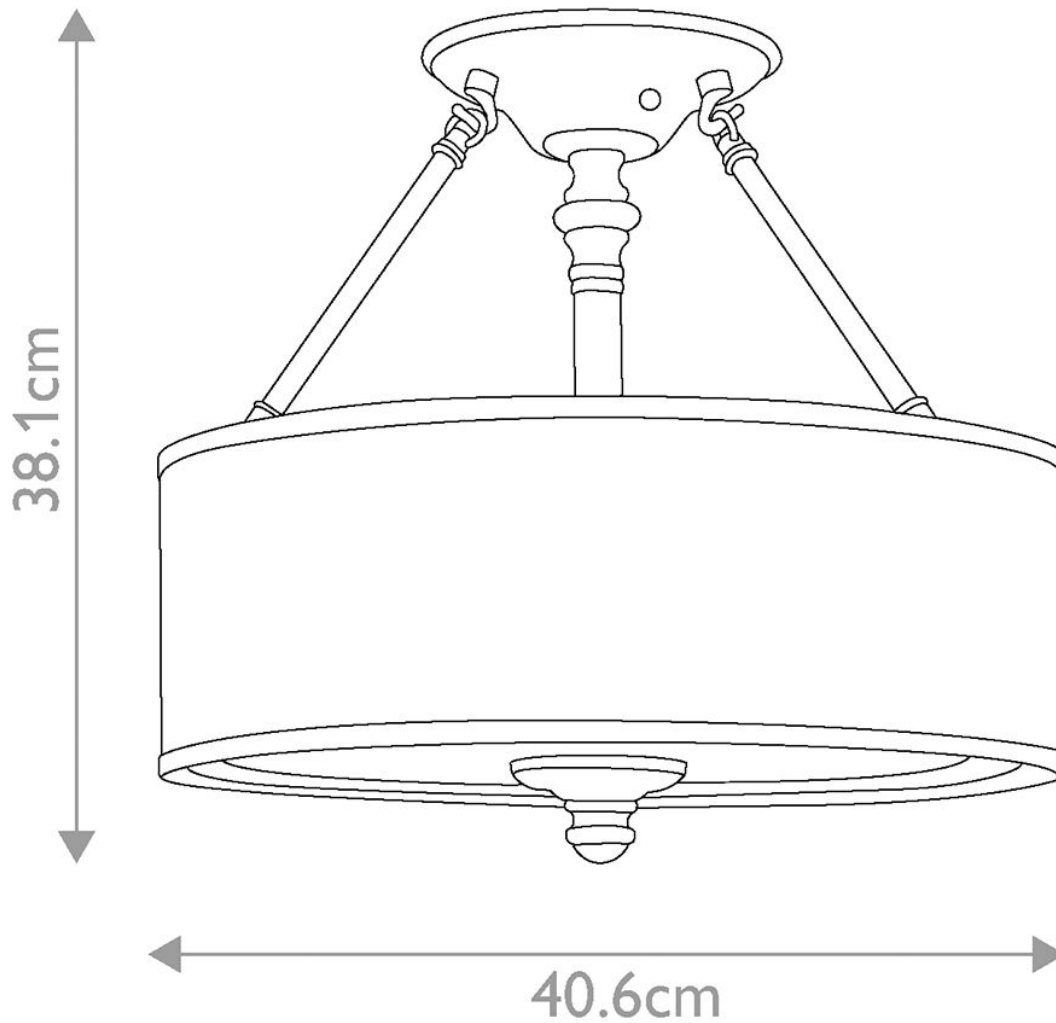

Elstead - Hinkley Lighting - Sussex HK-SUSSEX-SF Semi-Flush

CONTACT