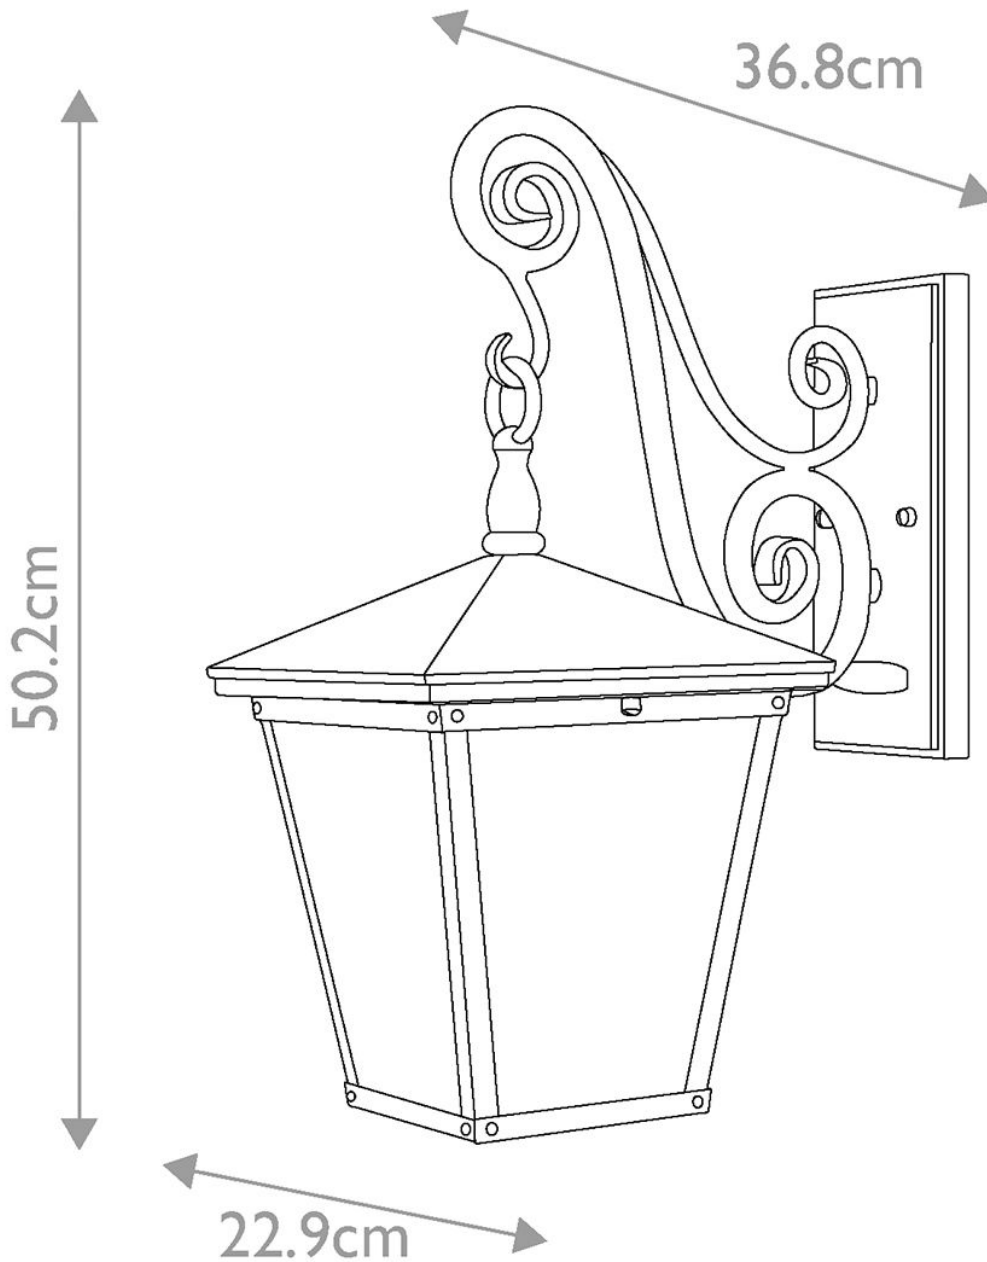

Elstead - Hinkley Lighting - Trellis HK-TRELLIS2-M Wall Light

CONTACT