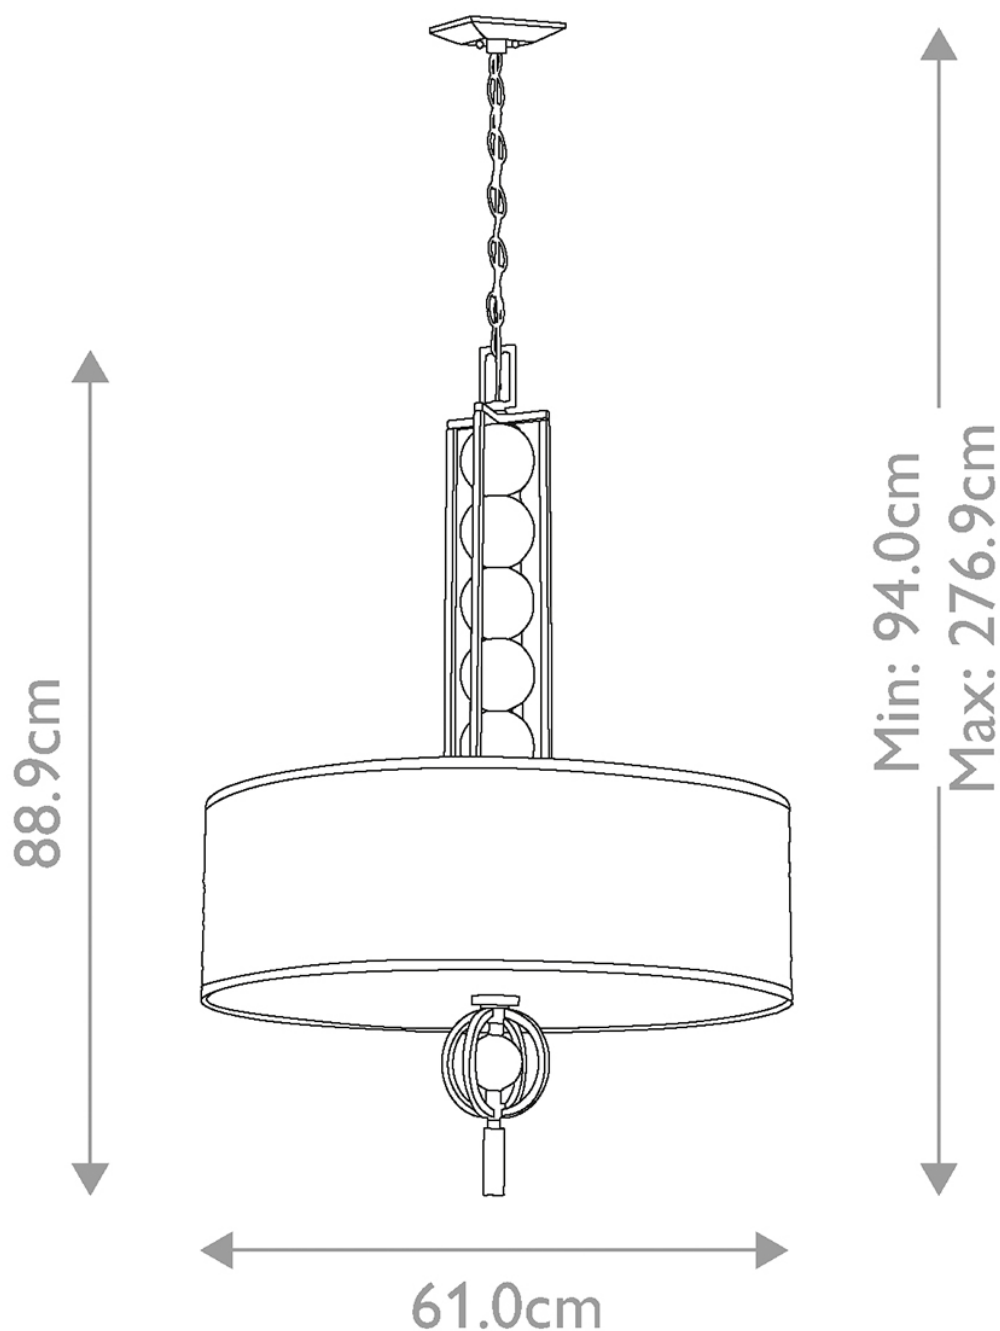

Elstead - Kichler - Celestial KL-CELESTIAL-3P Pendant

CONTACT