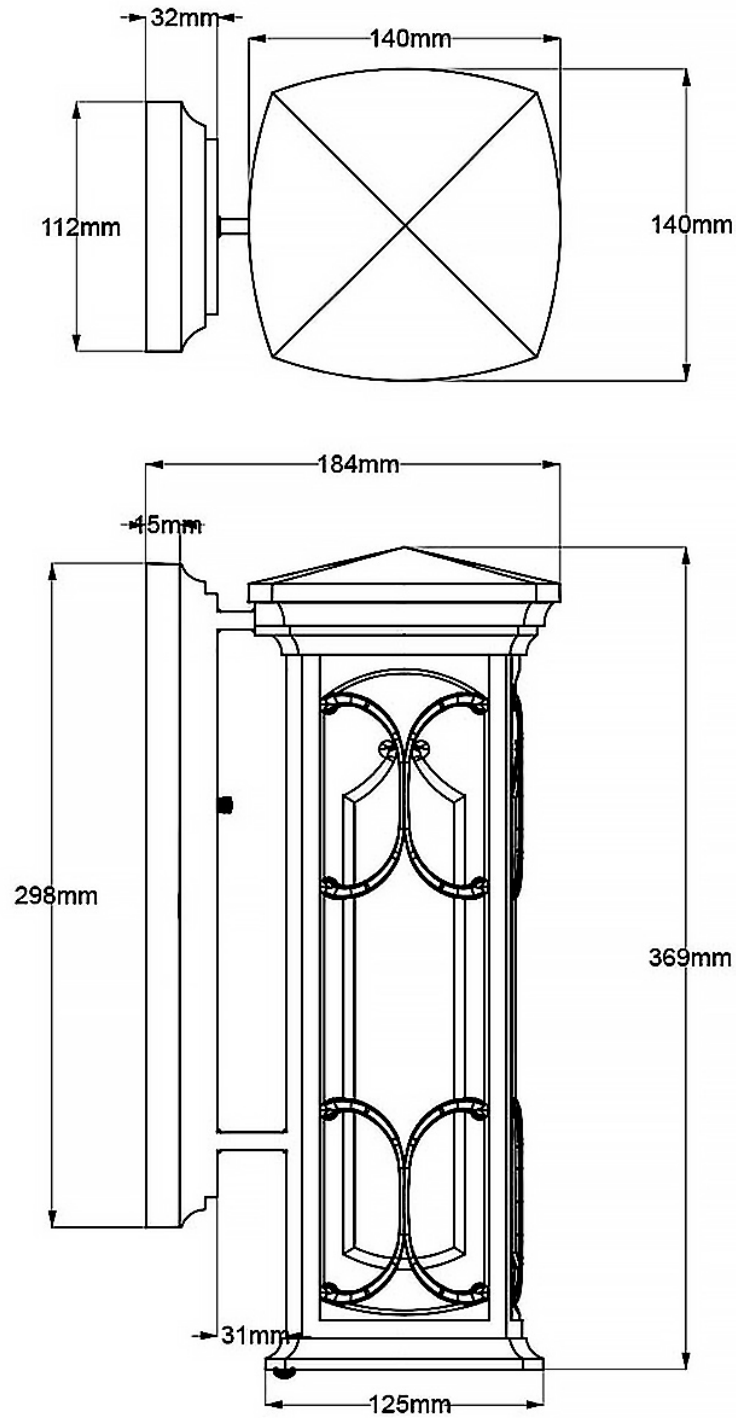

Elstead - Kichler - Franceasi KL-FRANCEASI-S Wall Light

CONTACT