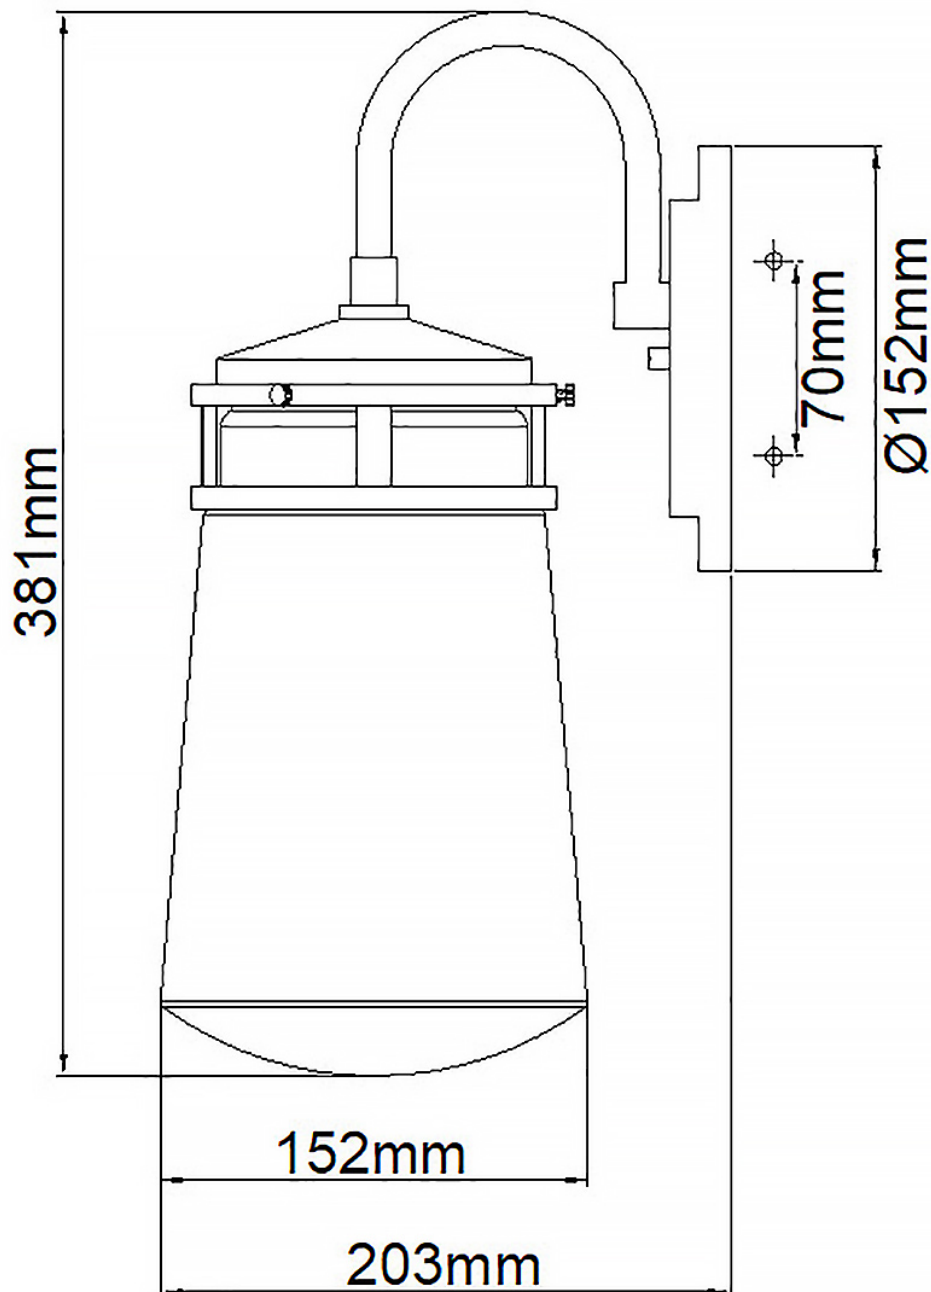

Elstead - Kichler - Lyndon KL-LYNDON2-M-AZ Wall Light

CONTACT