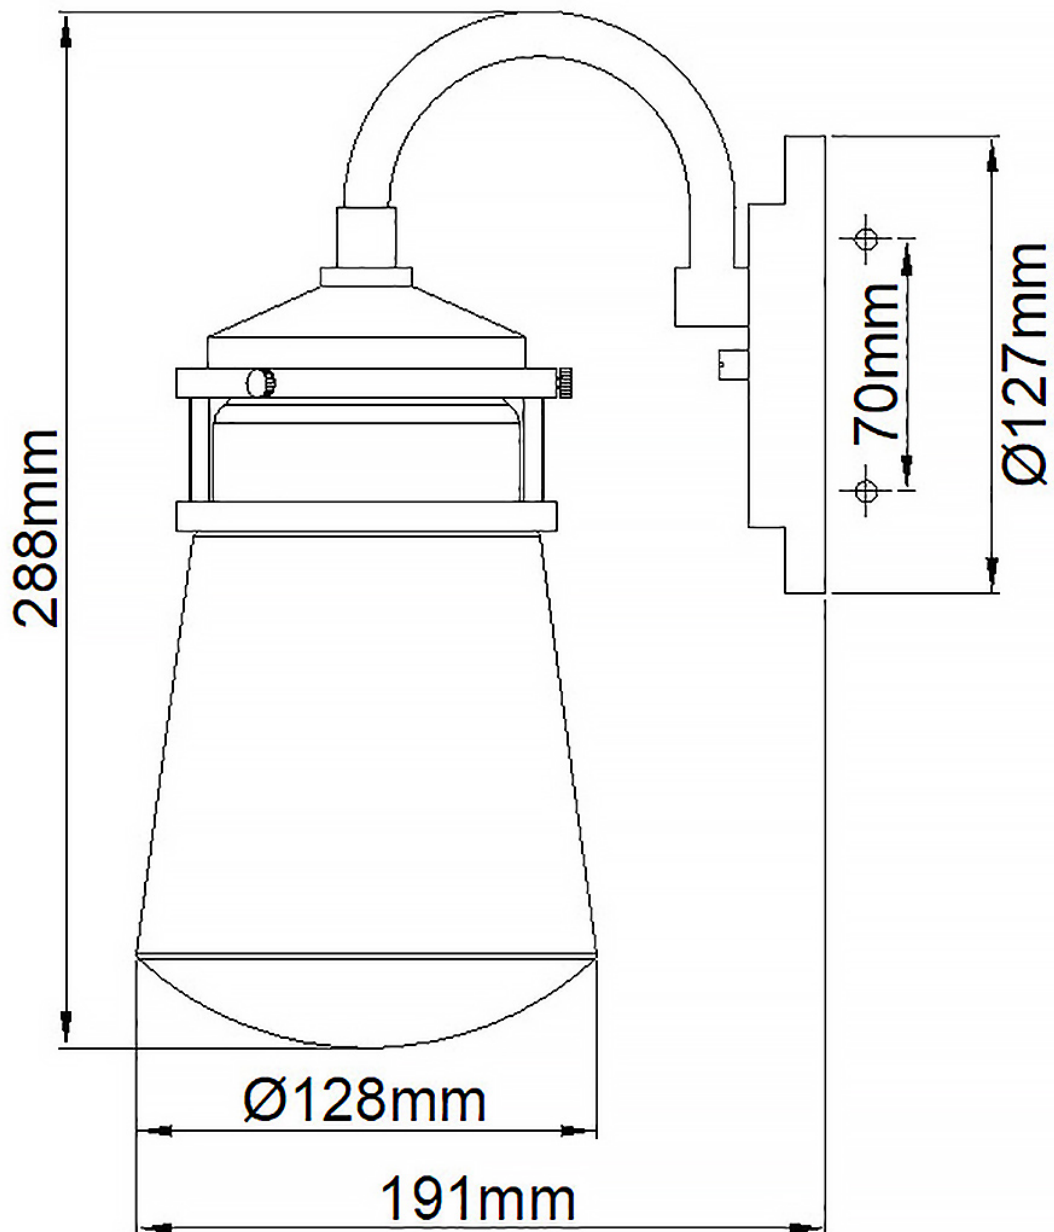

Elstead - Kichler - Lyndon KL-LYNDON2-S-AZ Wall Light

CONTACT