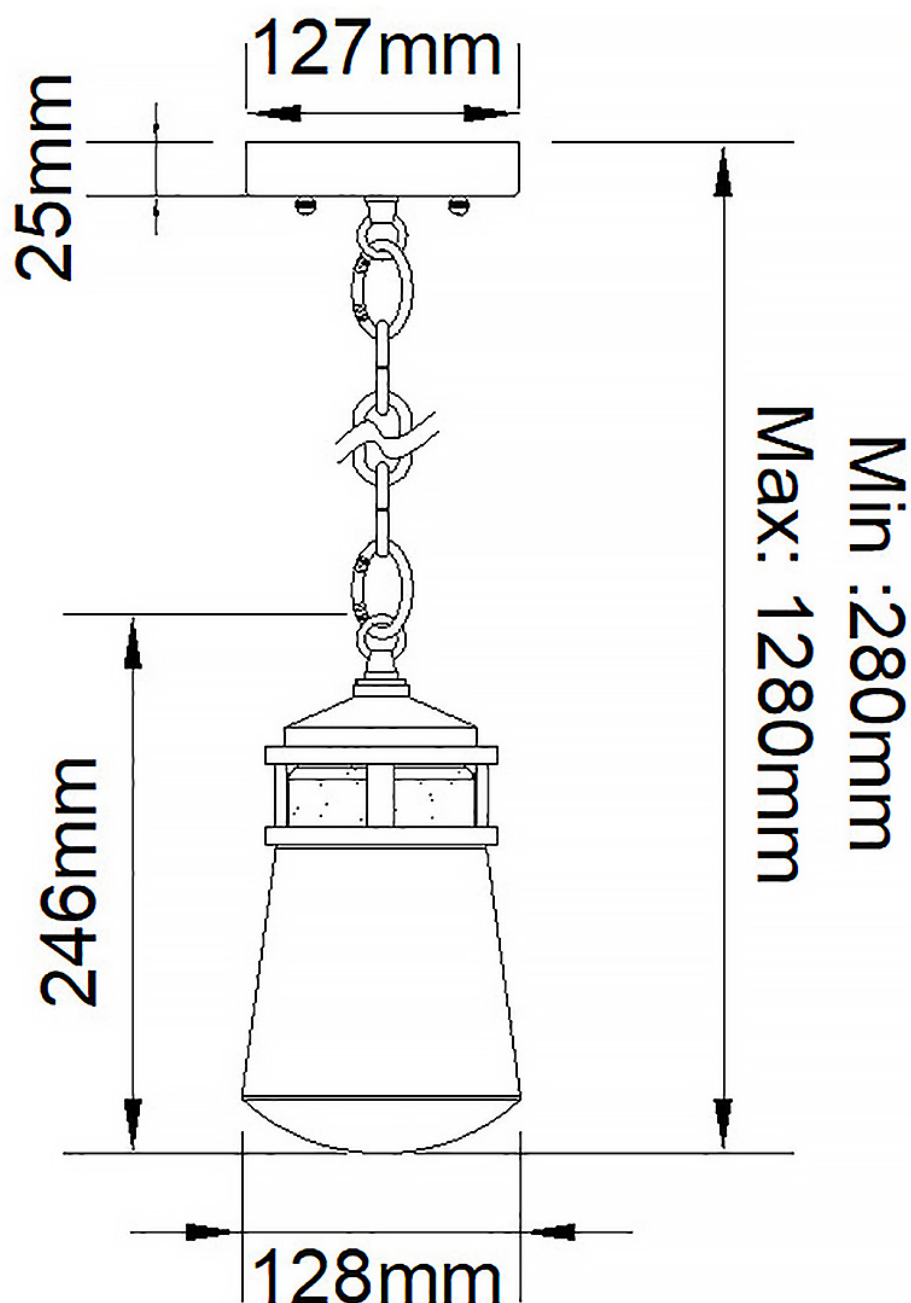

Elstead - Kichler - Lyndon KL-LYNDON8-S-AZ Chain Lantern

CONTACT