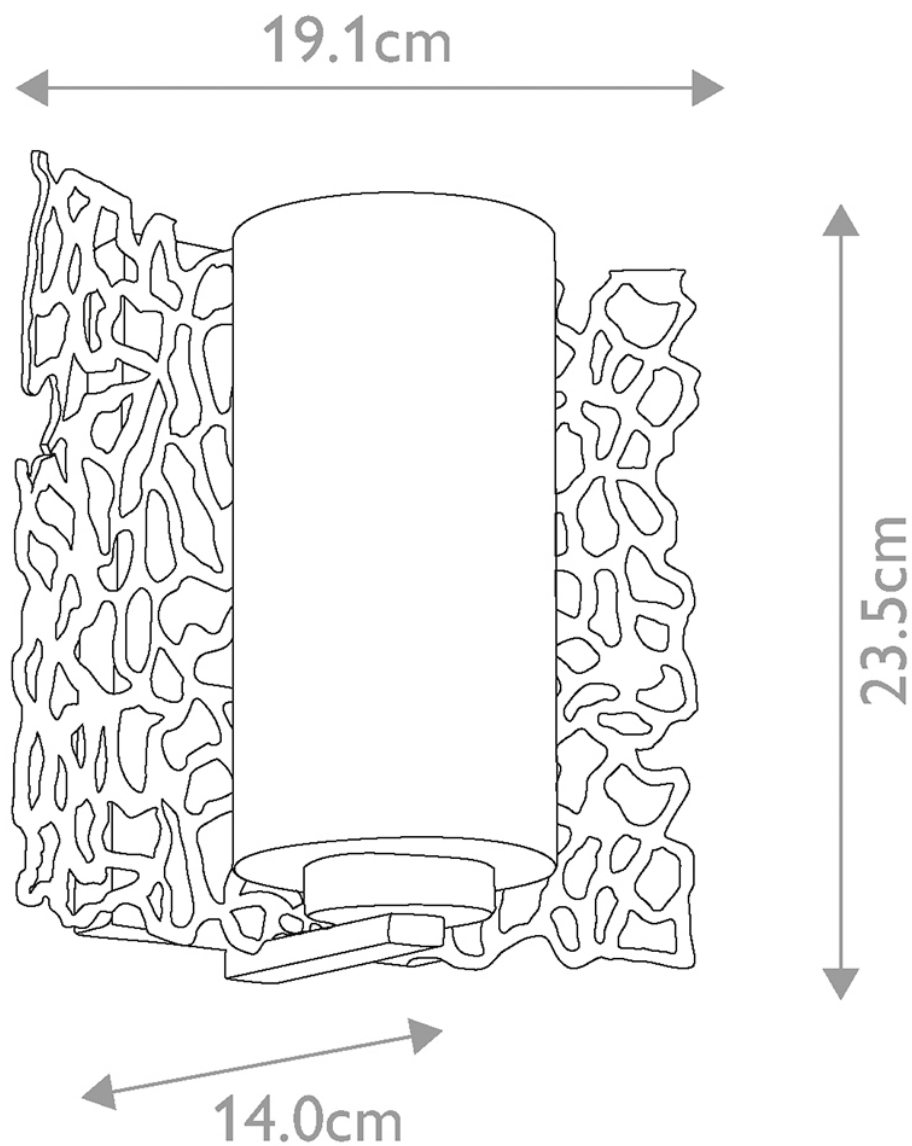

Elstead - Kichler - Silver Coral KL-SILVER-CORAL1 Wall Light

**CONTACT**