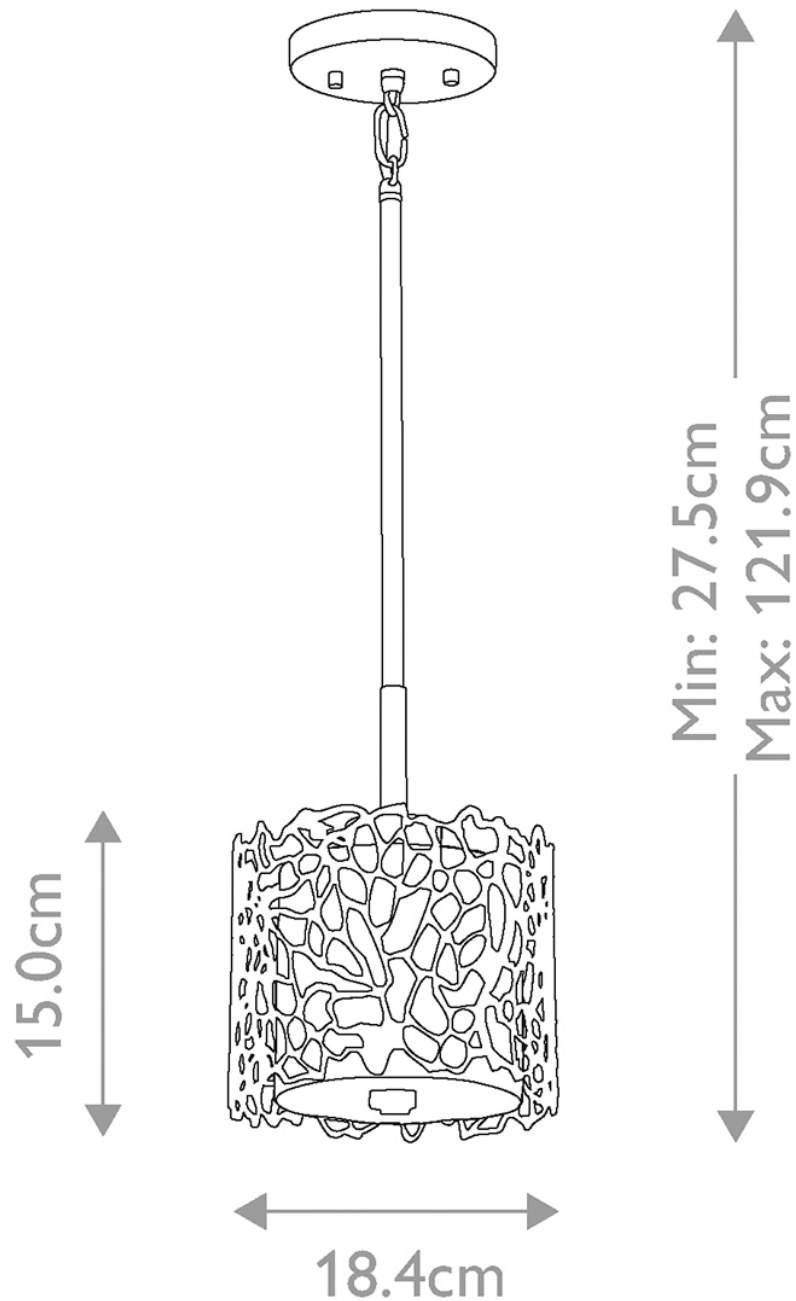

Elstead - Kichler - Silver Coral KL-SILVER-CORAL-MP Pendant

CONTACT