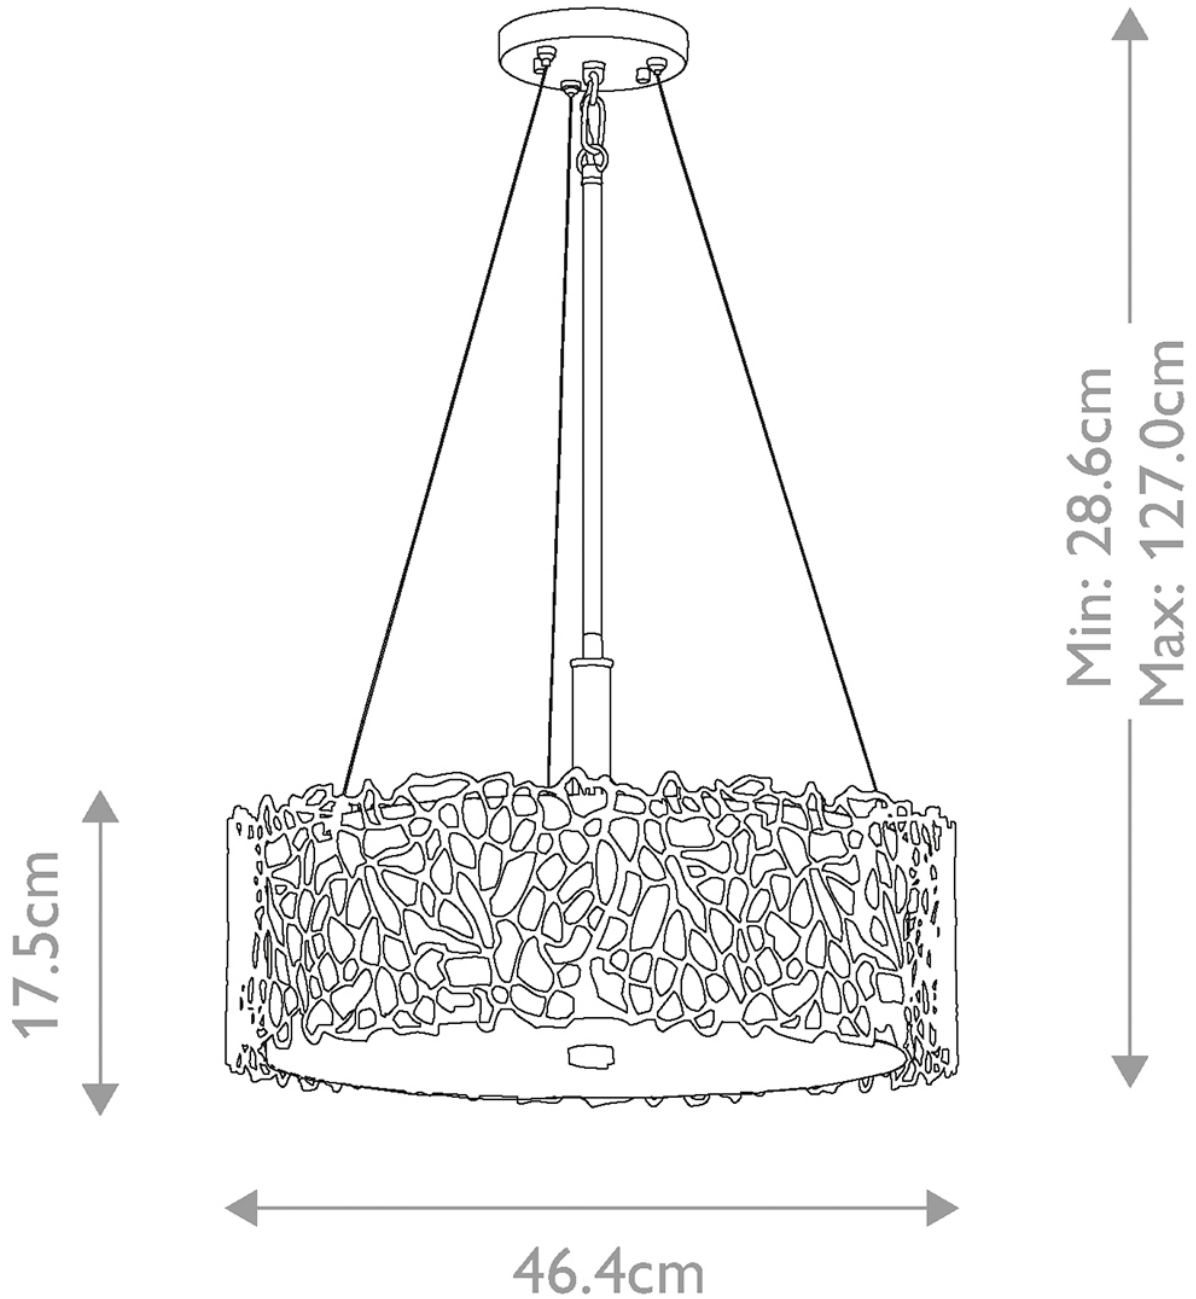

Elstead - Kichler - Silver Coral KL-SILVER-CORAL-P-A Pendant

CONTACT