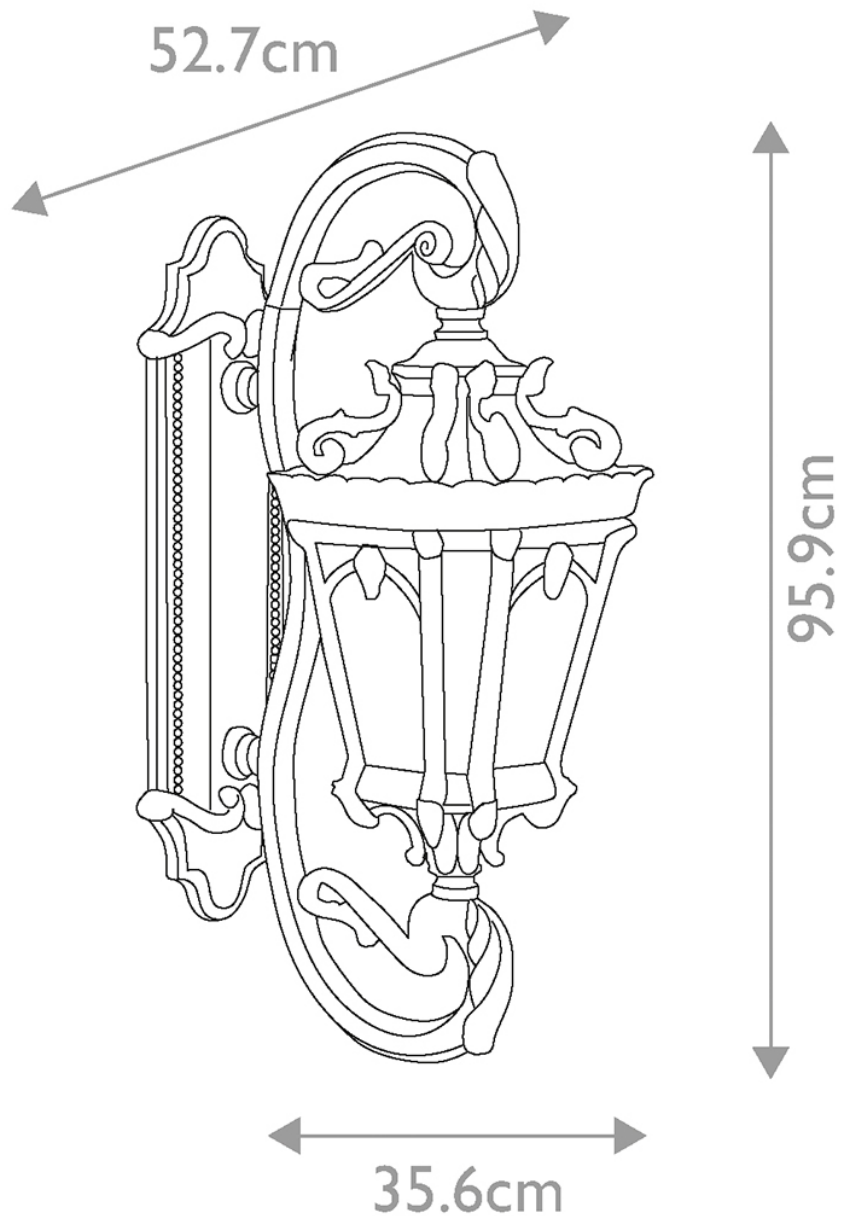

Elstead - Kichler - Tournai KL-TOURNAI1G-L Wall Light

CONTACT