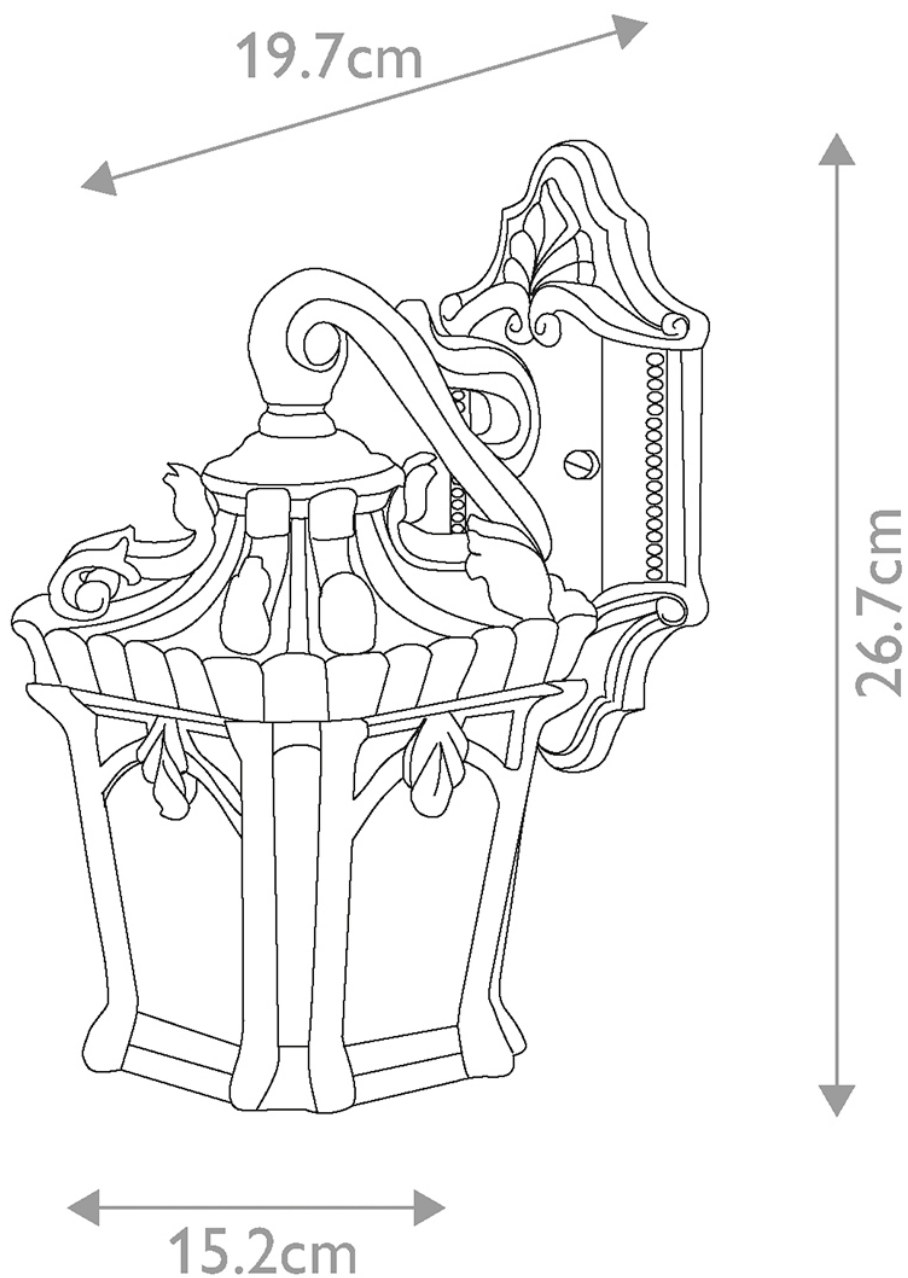

Elstead - Kichler - Tournai KL-TOURNAI2-S Wall Light

CONTACT