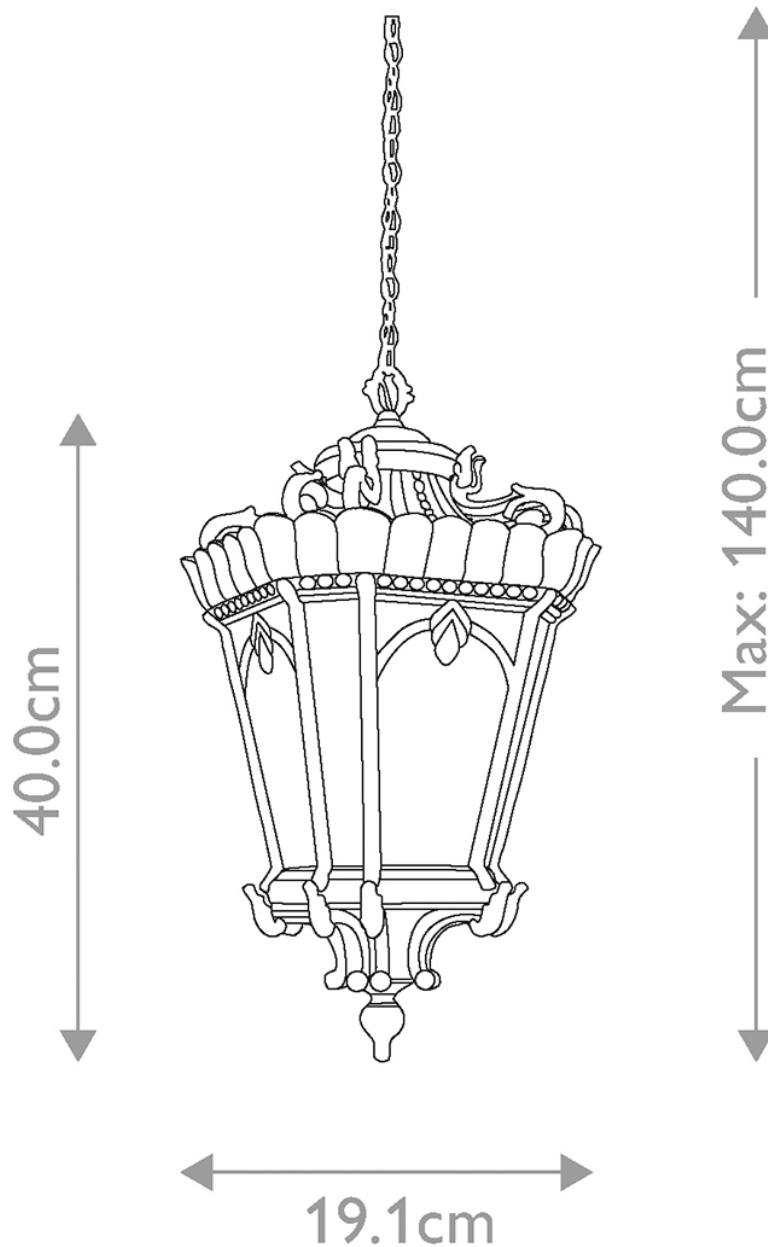

Elstead - Kichler - Tournai KL-TOURNAI8-M Chain Lantern

CONTACT