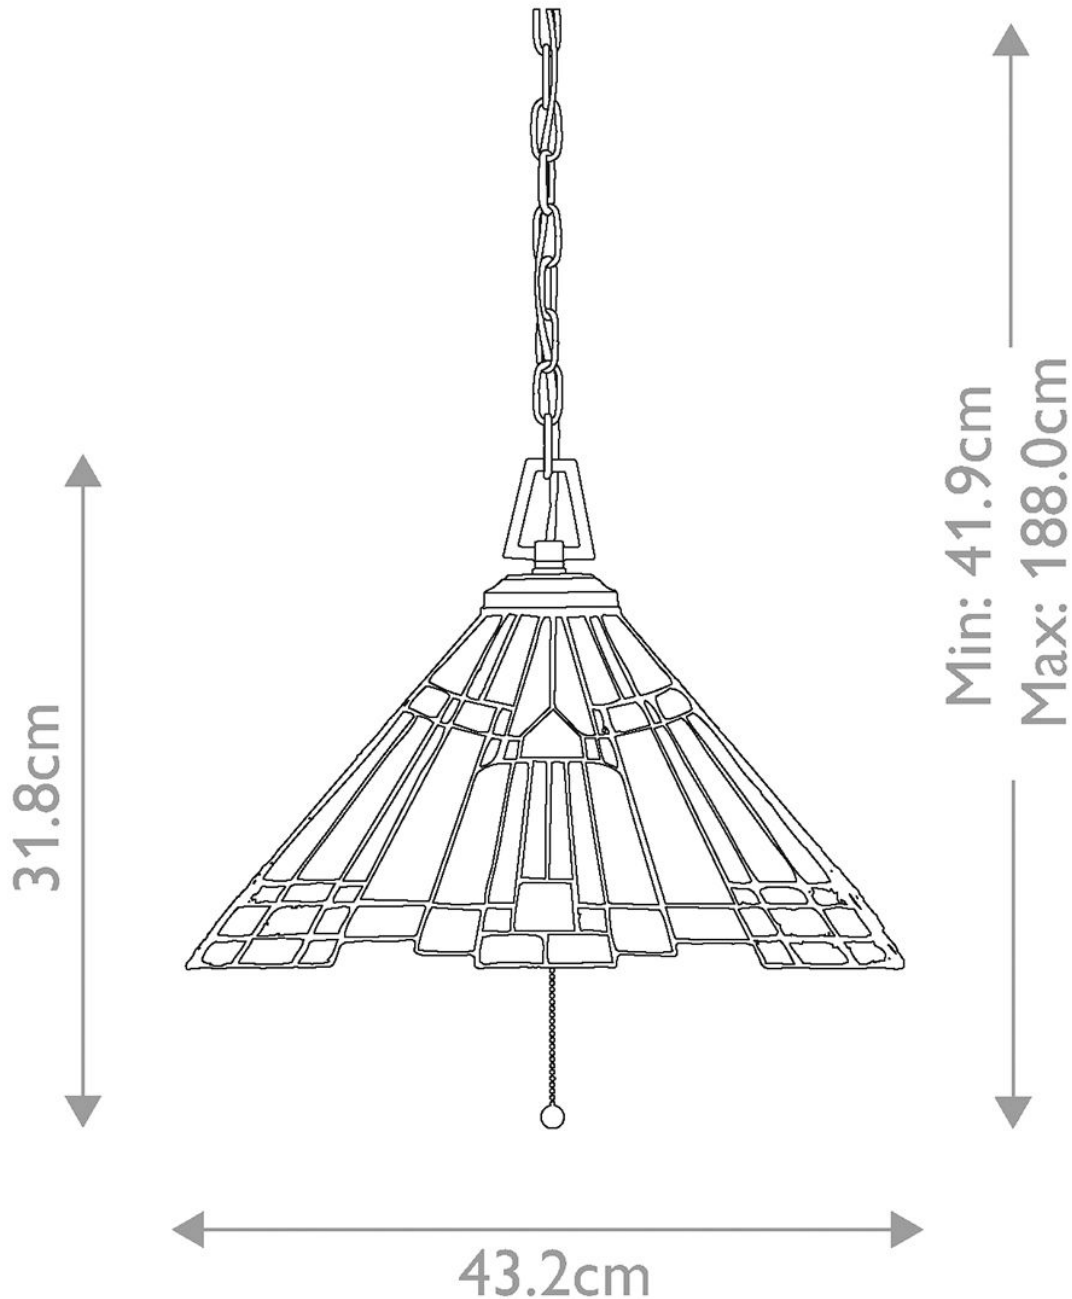

QUOIZEL

ISSUE DATE 12/08/2024

LightingOnline
GROUP

Elstead - Quoizel - Inglebrook QZ-INGLENOOK-P-A Pendant

CONTACT

www.firstchoicelighting.co.uk

info@firstchoicelighting.co.uk