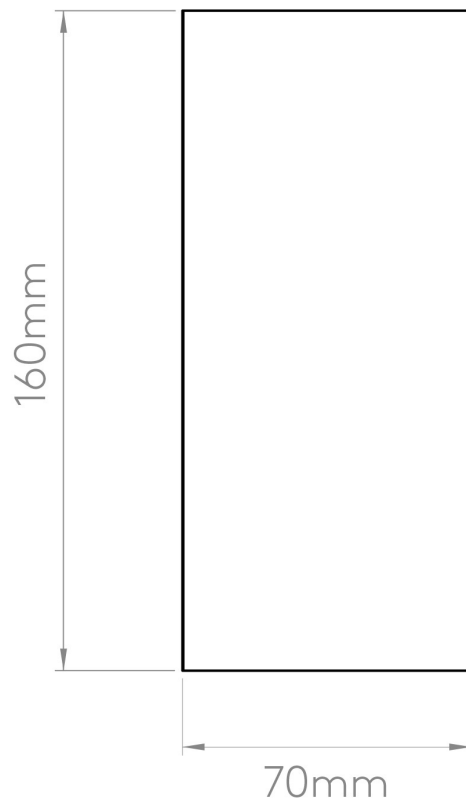

Astro Lighting - Oslo 160 LED 1298002 - IP65 Textured Black Wall Light

CONTACT