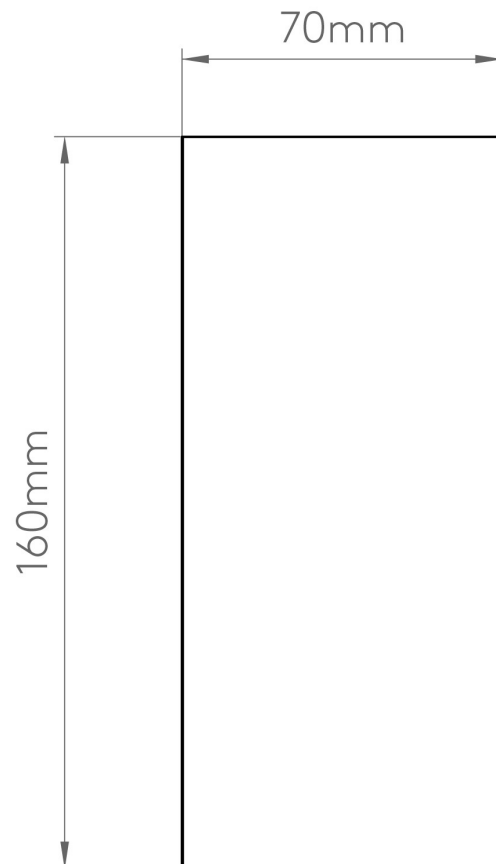

Astro Lighting - Oslo 160 LED 1298006 - IP65 Textured White Wall Light

---

**CONTACT**