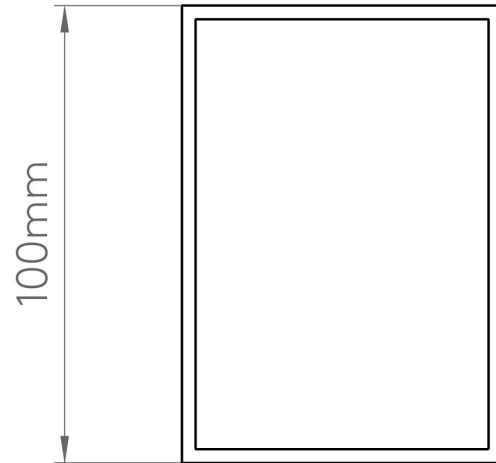

Astro Lighting - Oslo 160 LED 1298006 - IP65 Textured White Wall Light

---

**CONTACT**