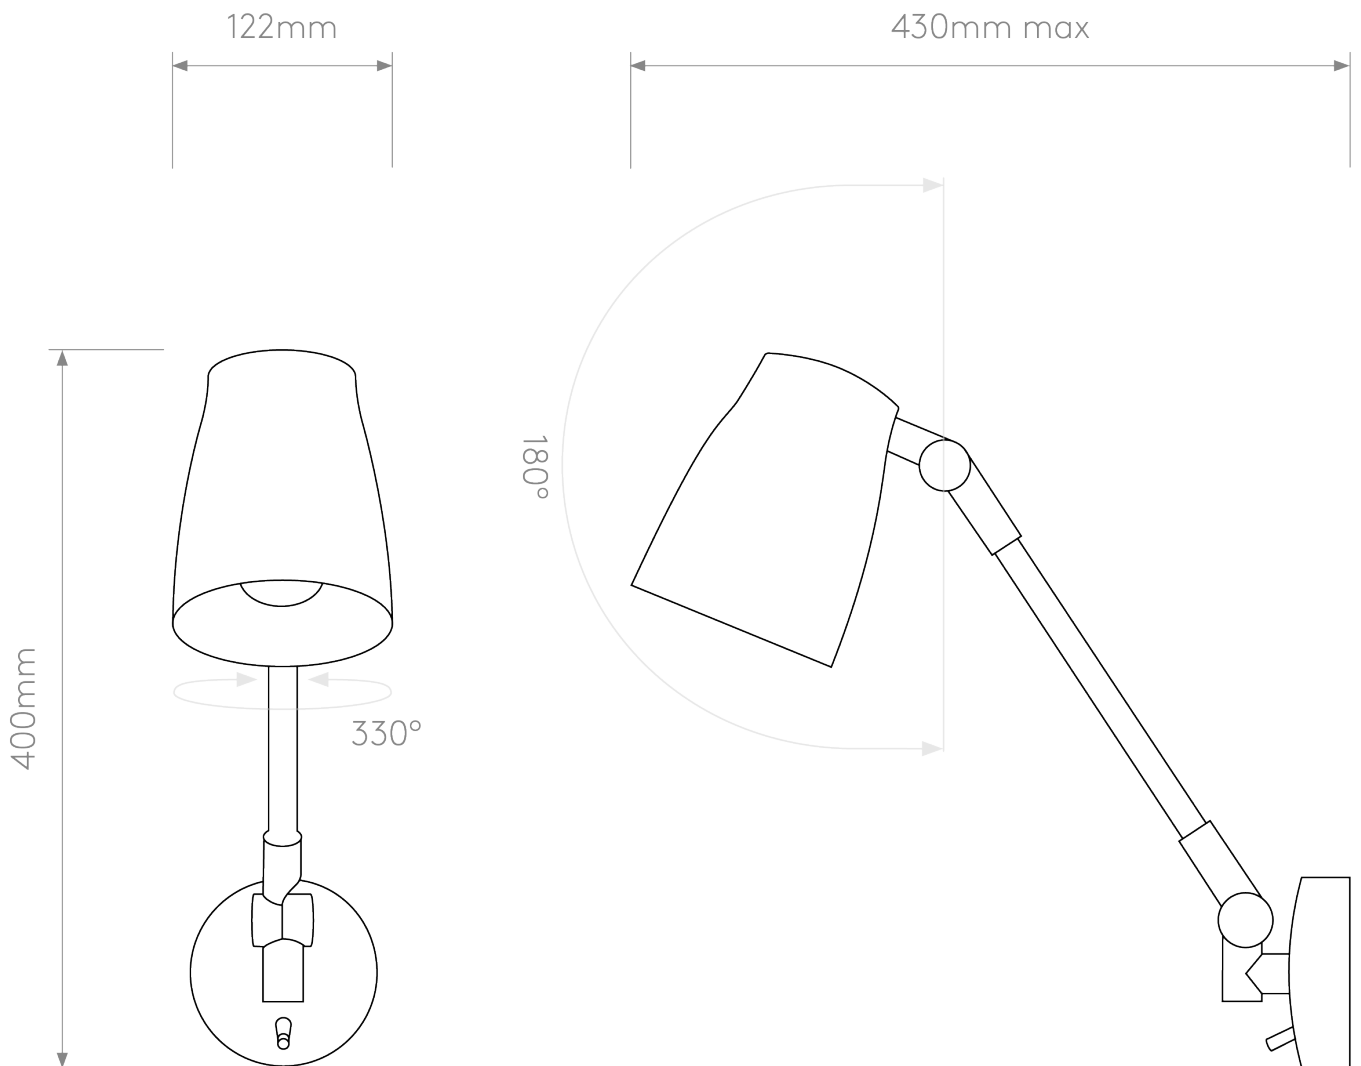

Astro Lighting - Atelier Grande 1224016 - Matt Black Reading Light

CONTACT