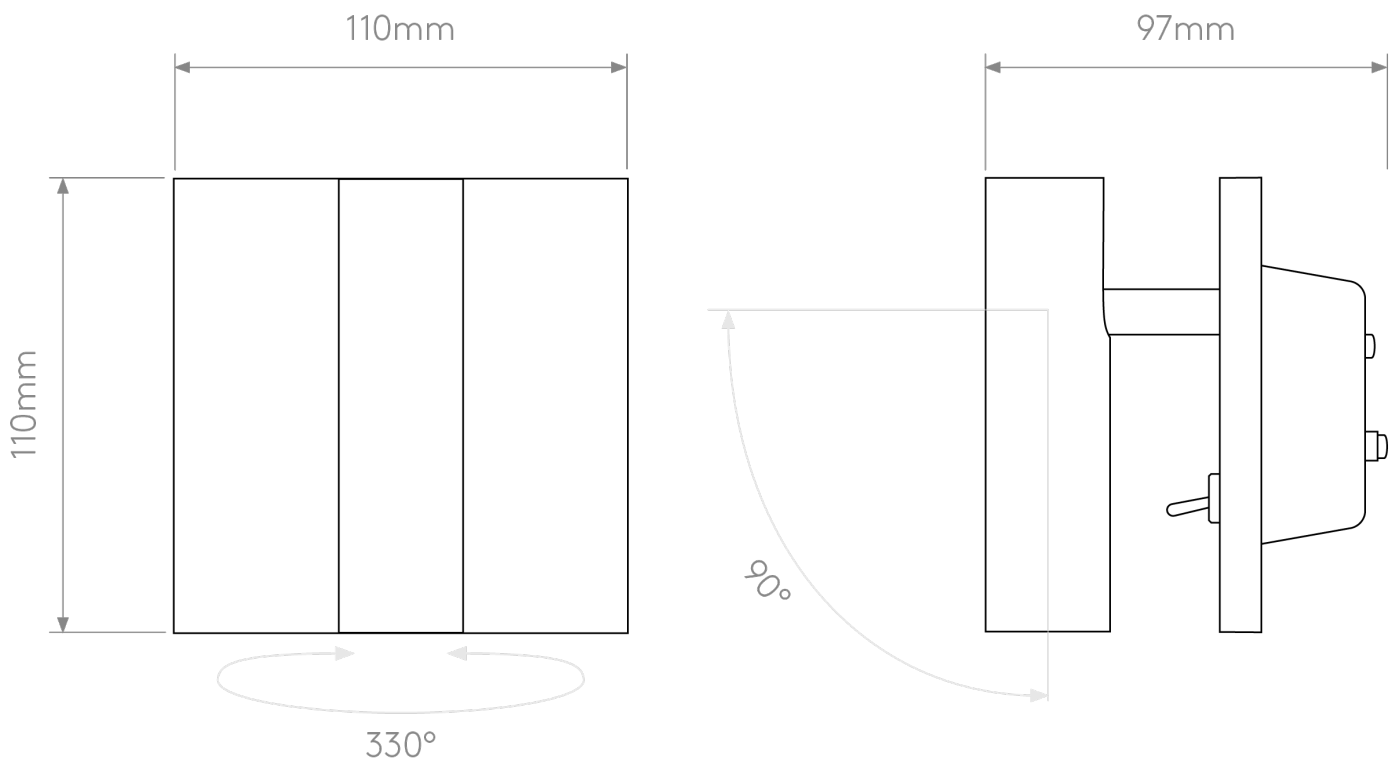

Astro Lighting - Enna - 1058030 - LED Gold Reading Wall Light

**CONTACT**