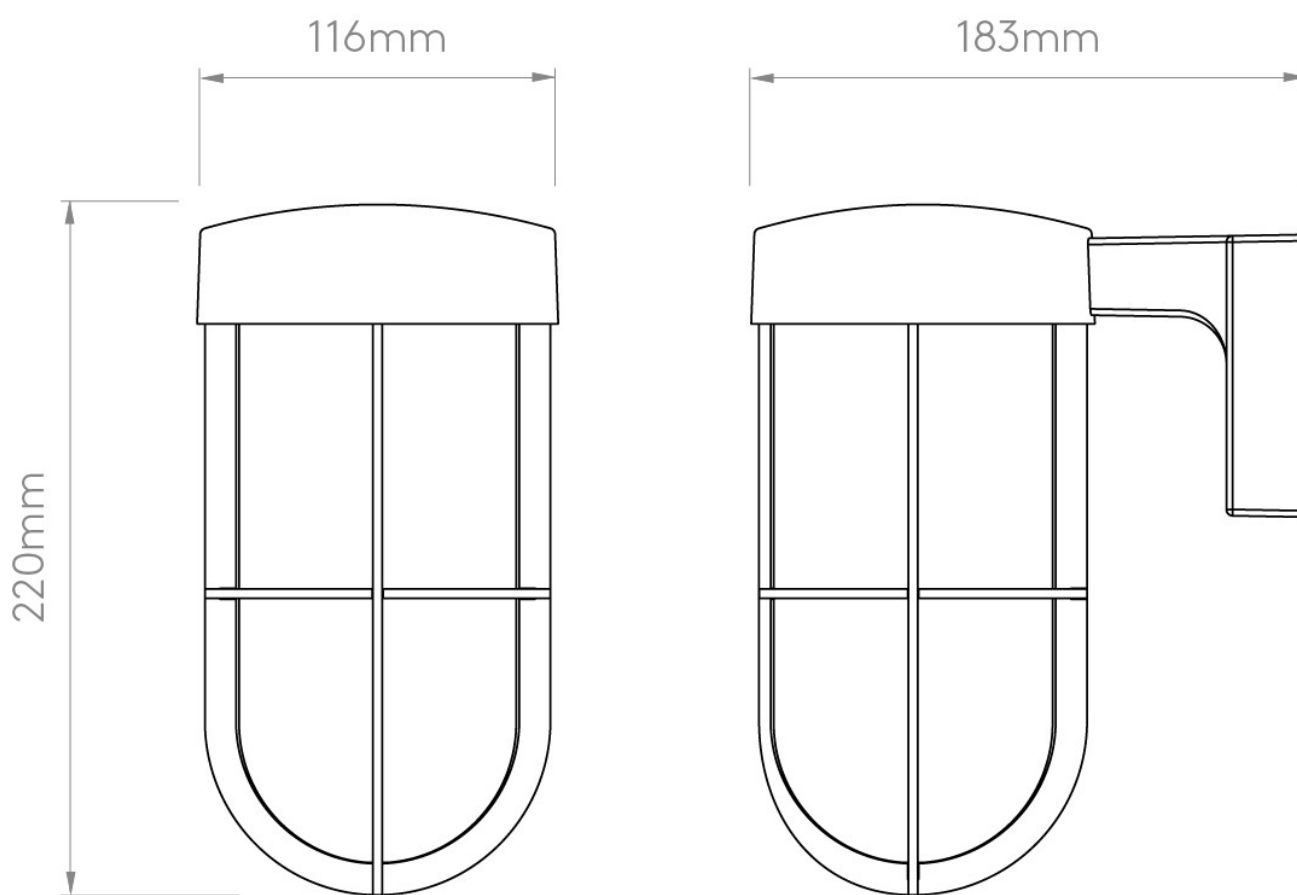

Astro Lighting - Cabin Wall 1368003 - IP44 Antique Brass Wall Light

CONTACT