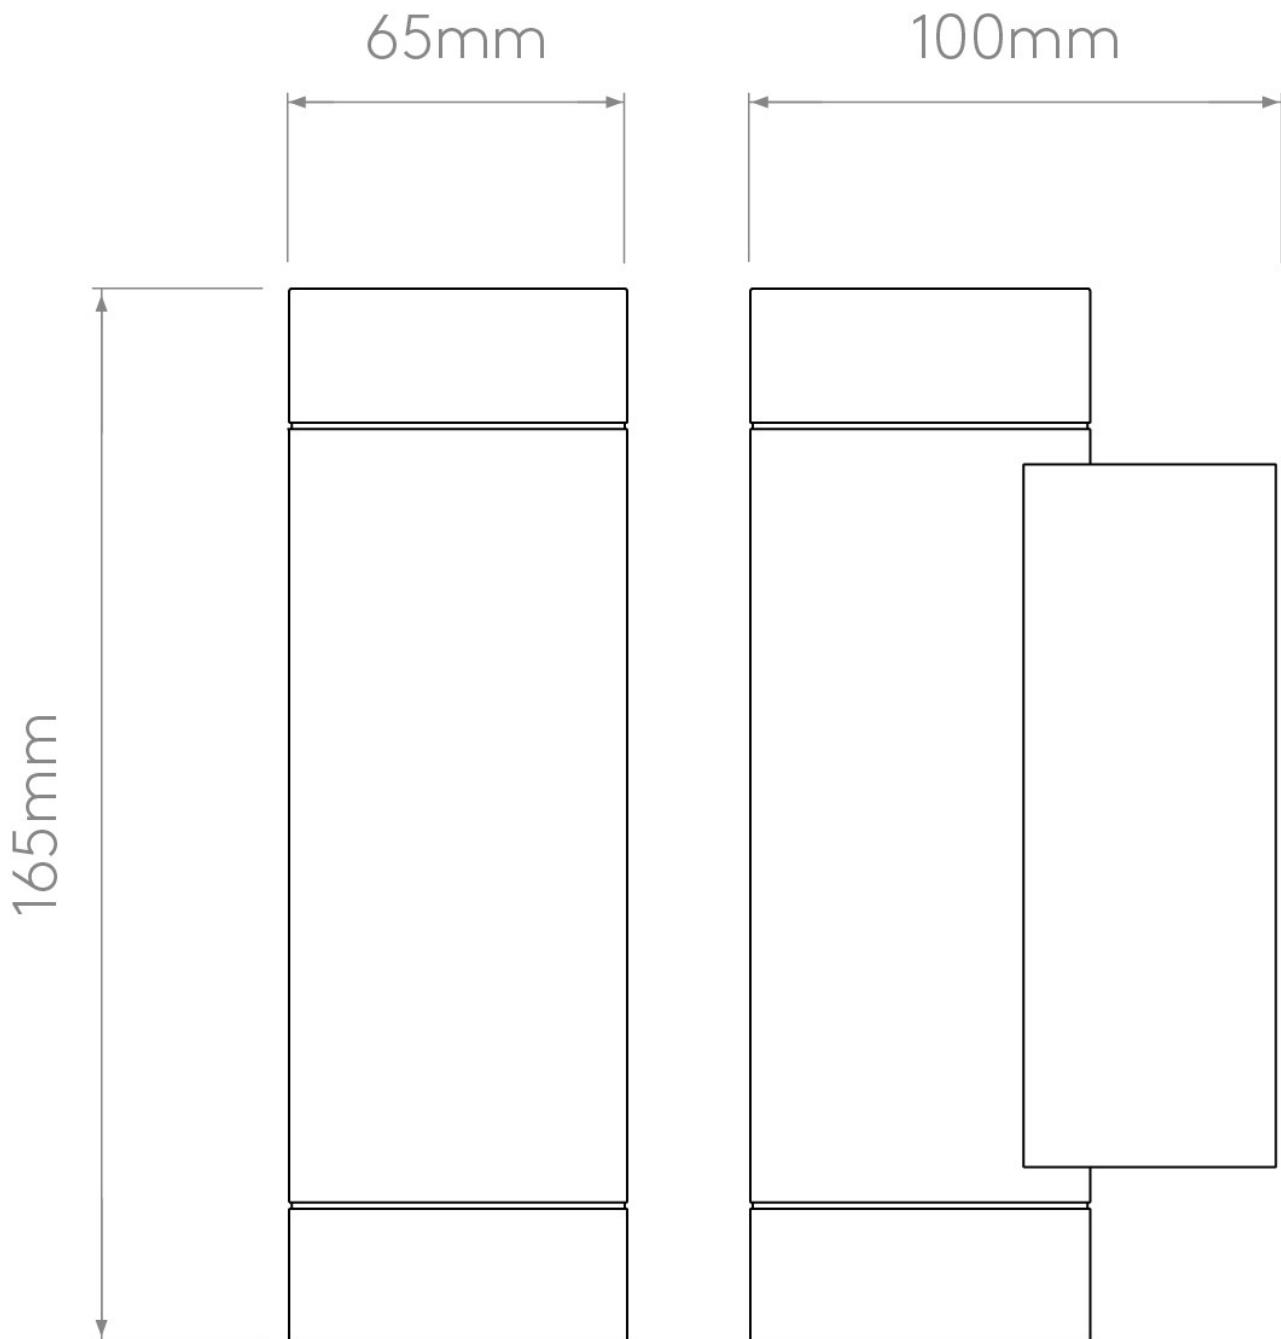

Astro Lighting - Dartmouth Twin LED 1372006 - IP54 Textured Black Wall Light

CONTACT