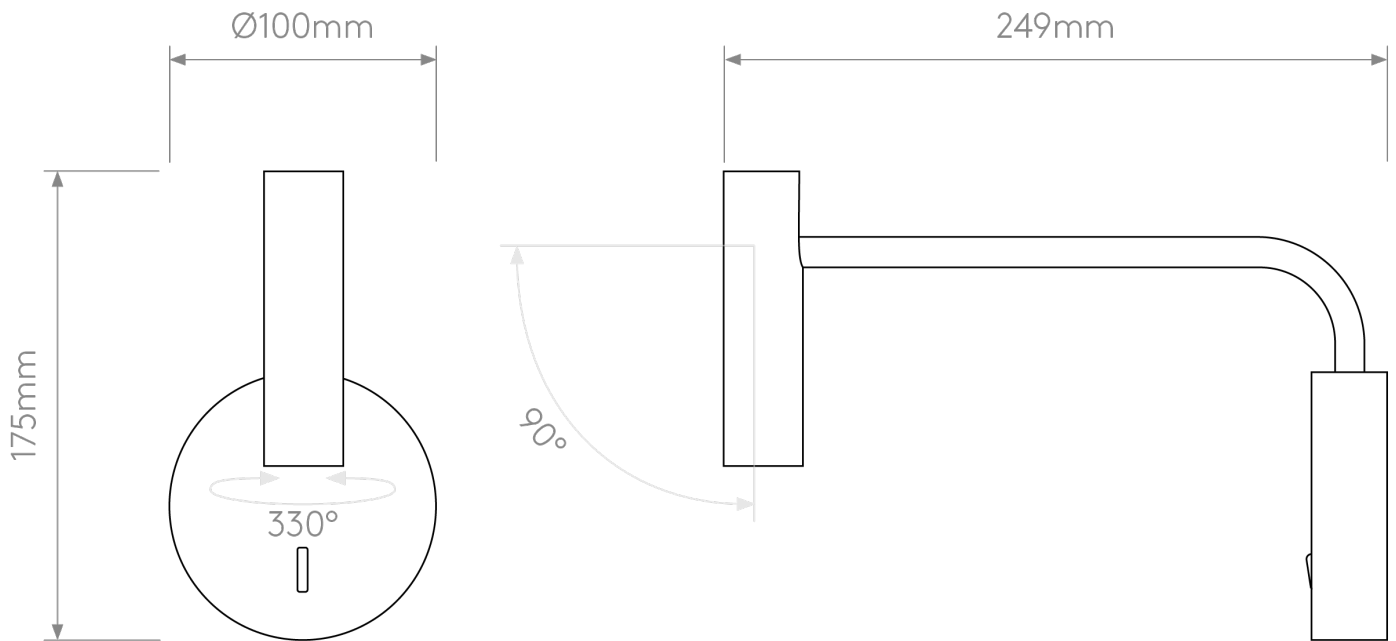

Astro Lighting - Enna - 1058033 - LED Black Reading Wall Light

CONTACT