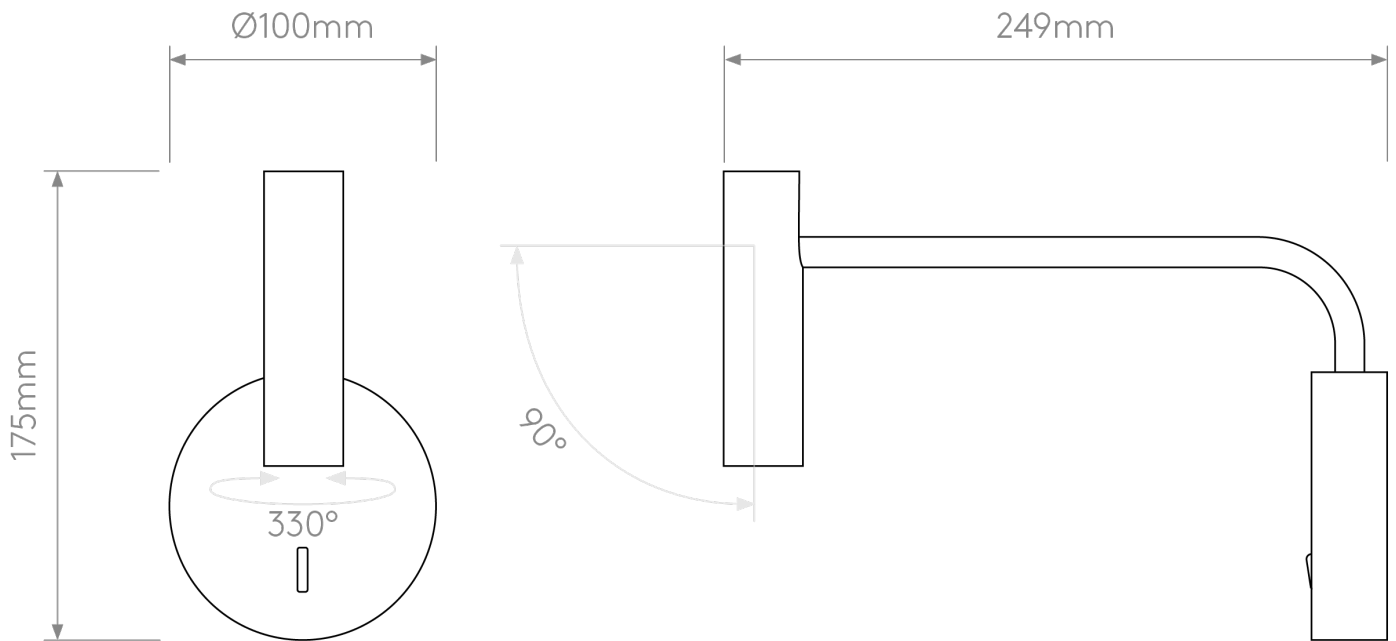

Astro Lighting - Enna - 1058105 - LED Gold Reading Wall Light

CONTACT