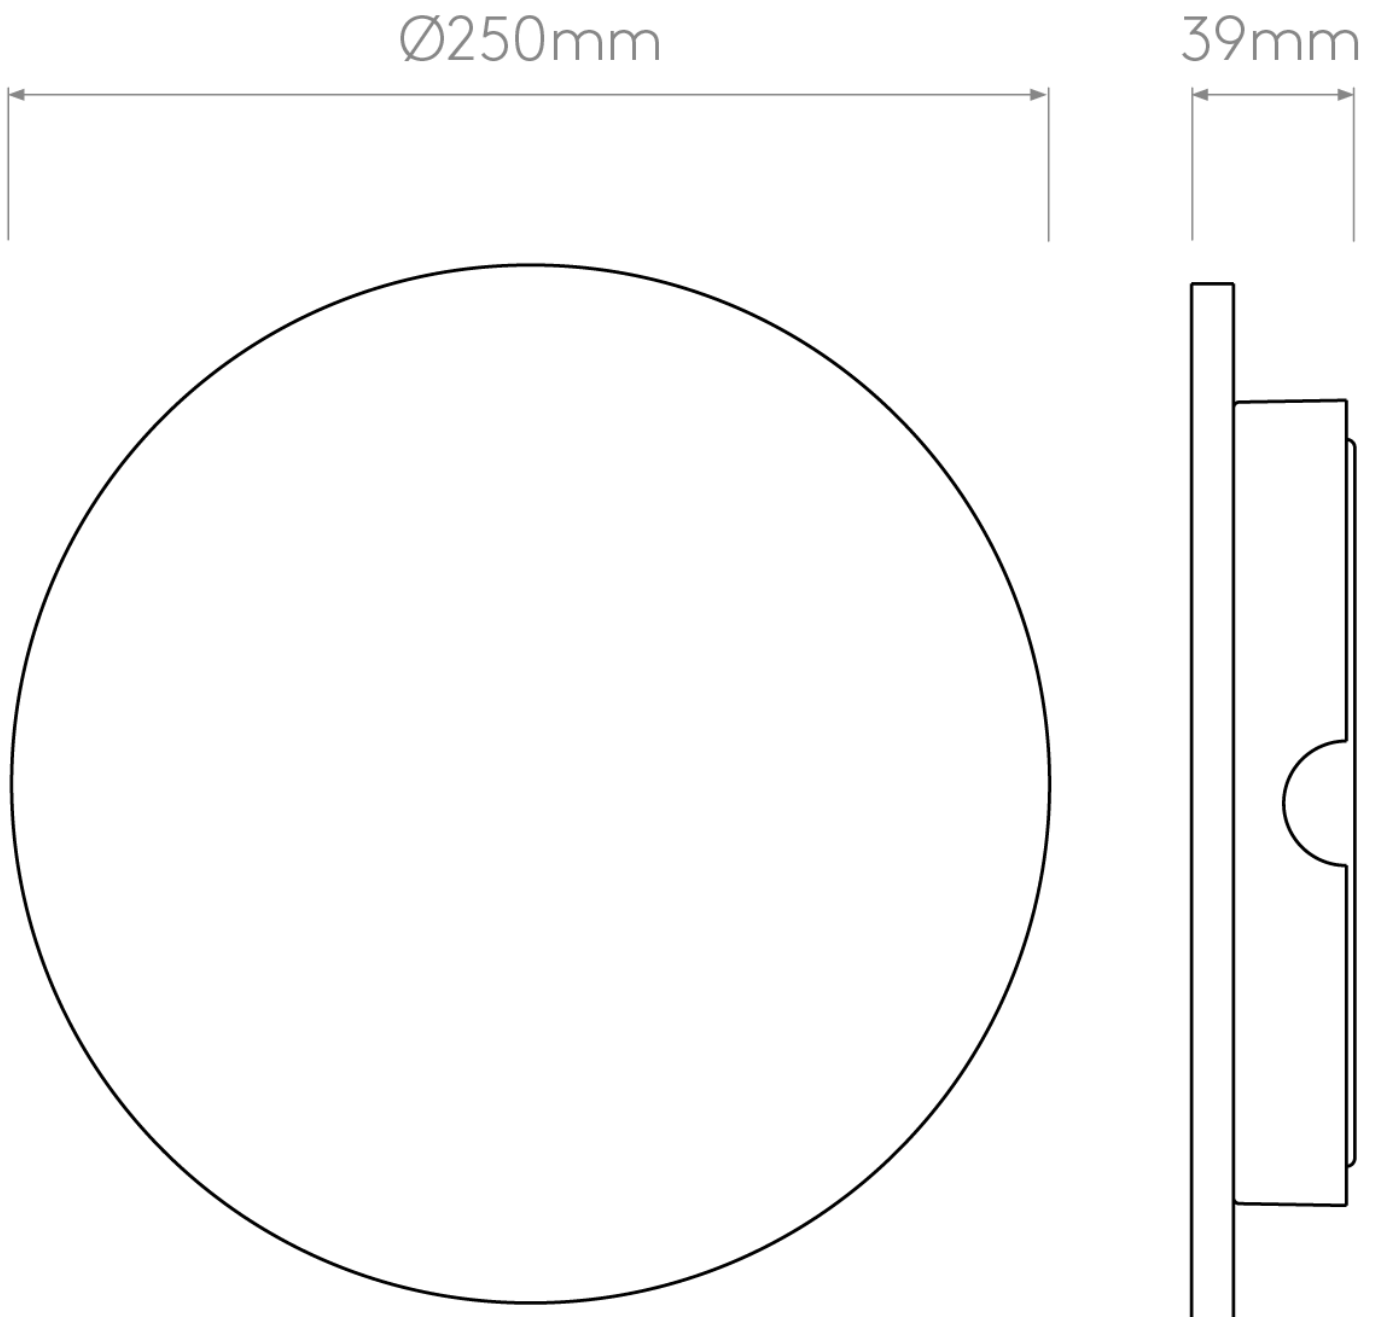

Astro Lighting - Eclipse Round 250 LED 3000K 1333020 - Plaster Wall Light

CONTACT