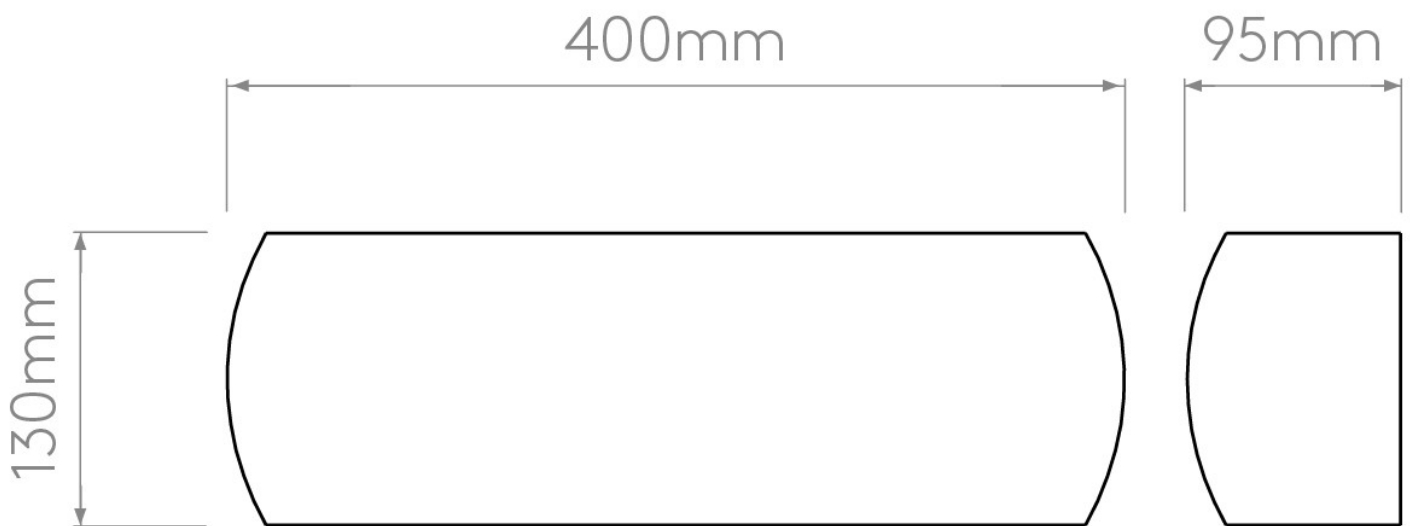

Astro Lighting - Milo 400 1299002 - Ceramic Wall Light

CONTACT