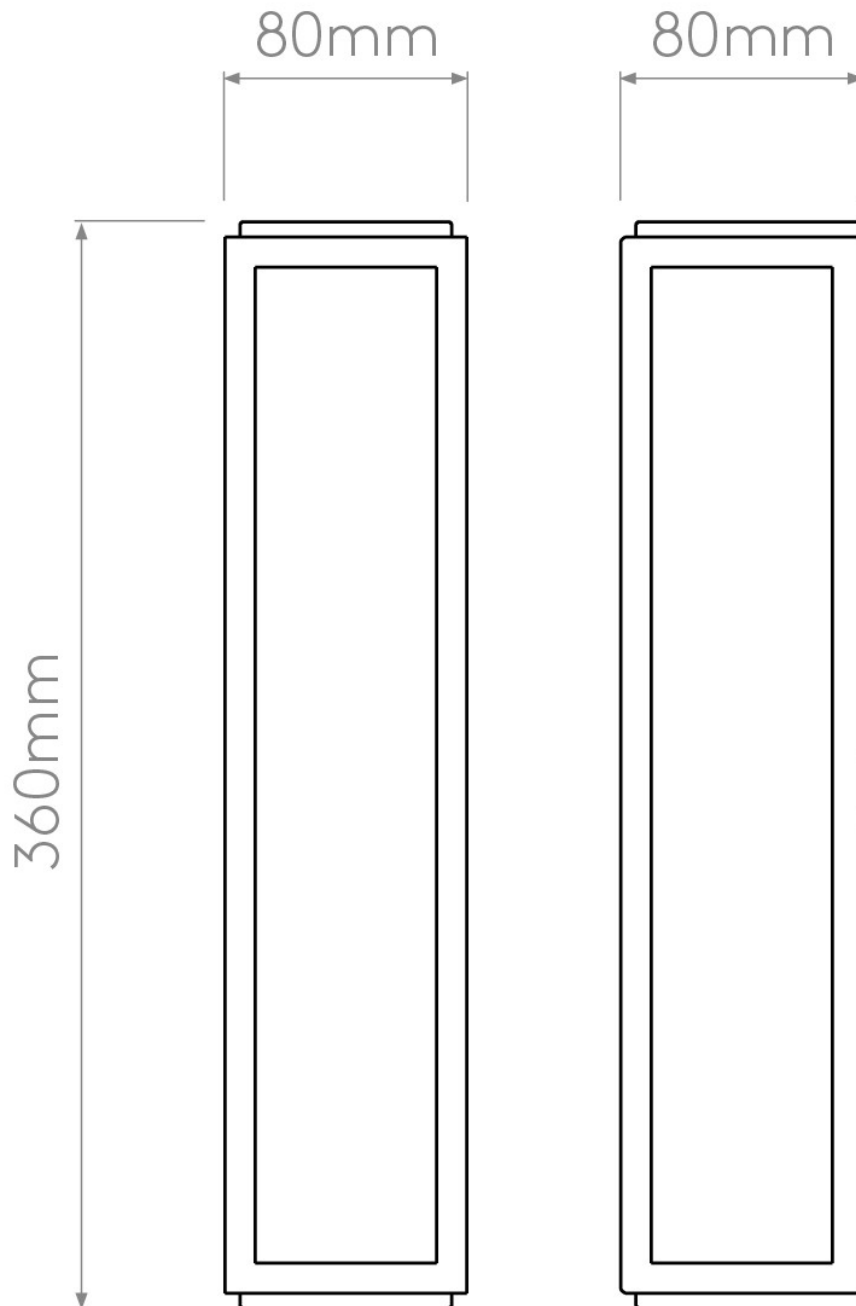

Astro Lighting - Mashiko 360 Classic 1121037 - IP44 Matt Gold Wall Light

**CONTACT**