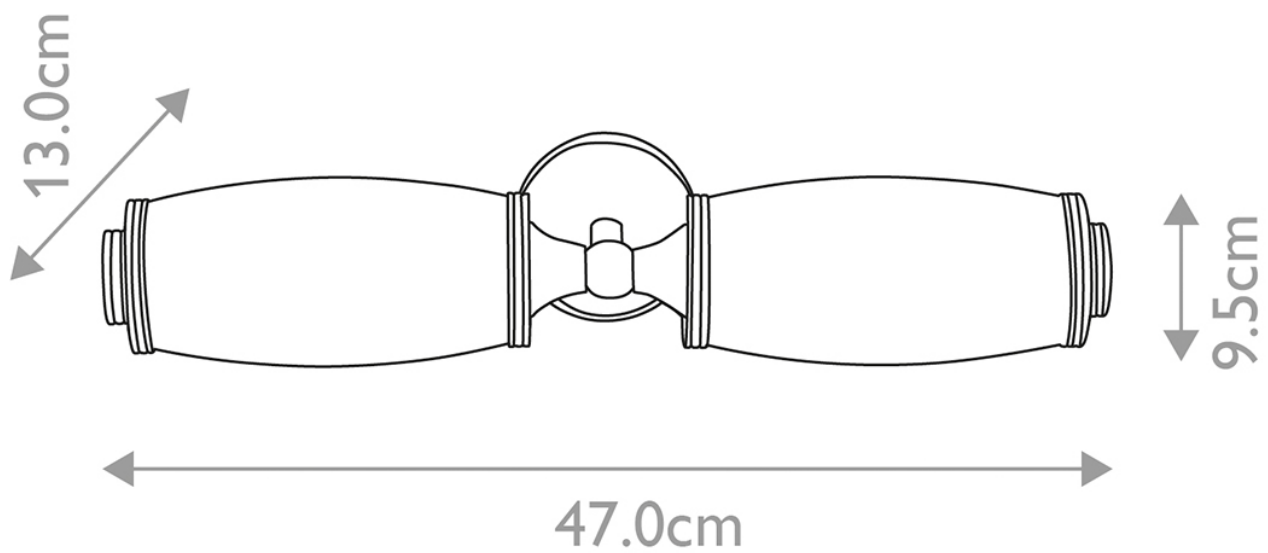

Elstead - Eliot BATH-ELIOT2-PB Wall Light

CONTACT