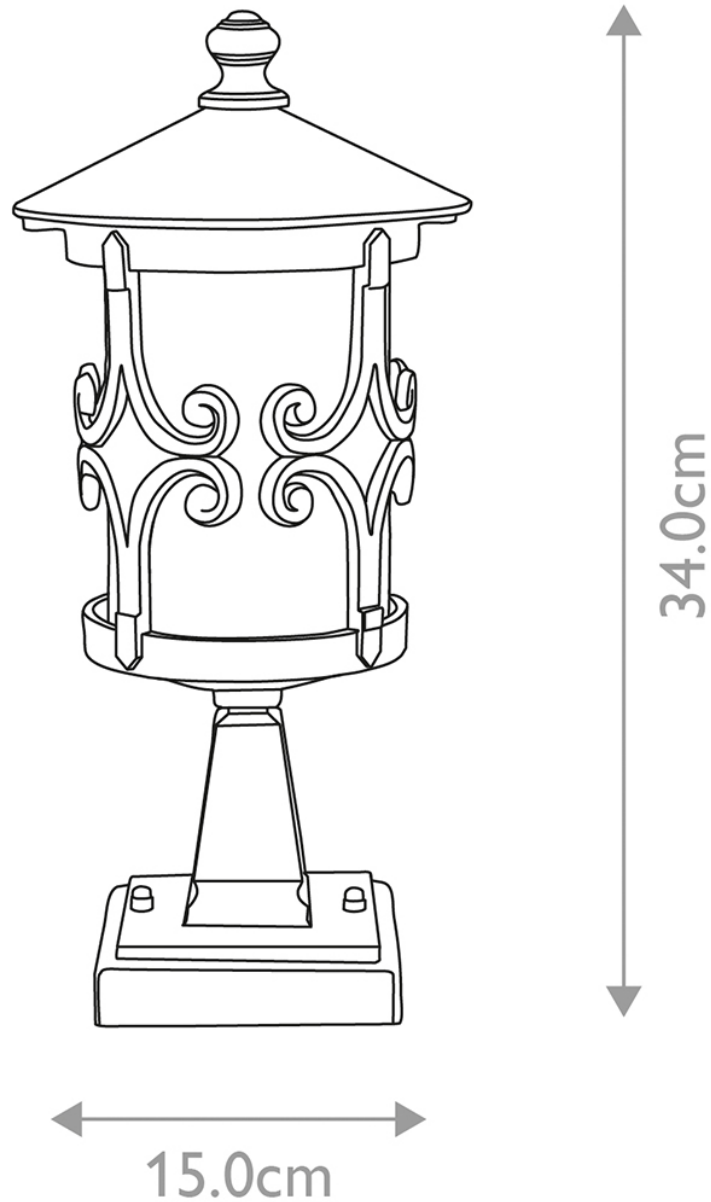

Elstead - Hereford BL12-BLACK Pedestal

CONTACT