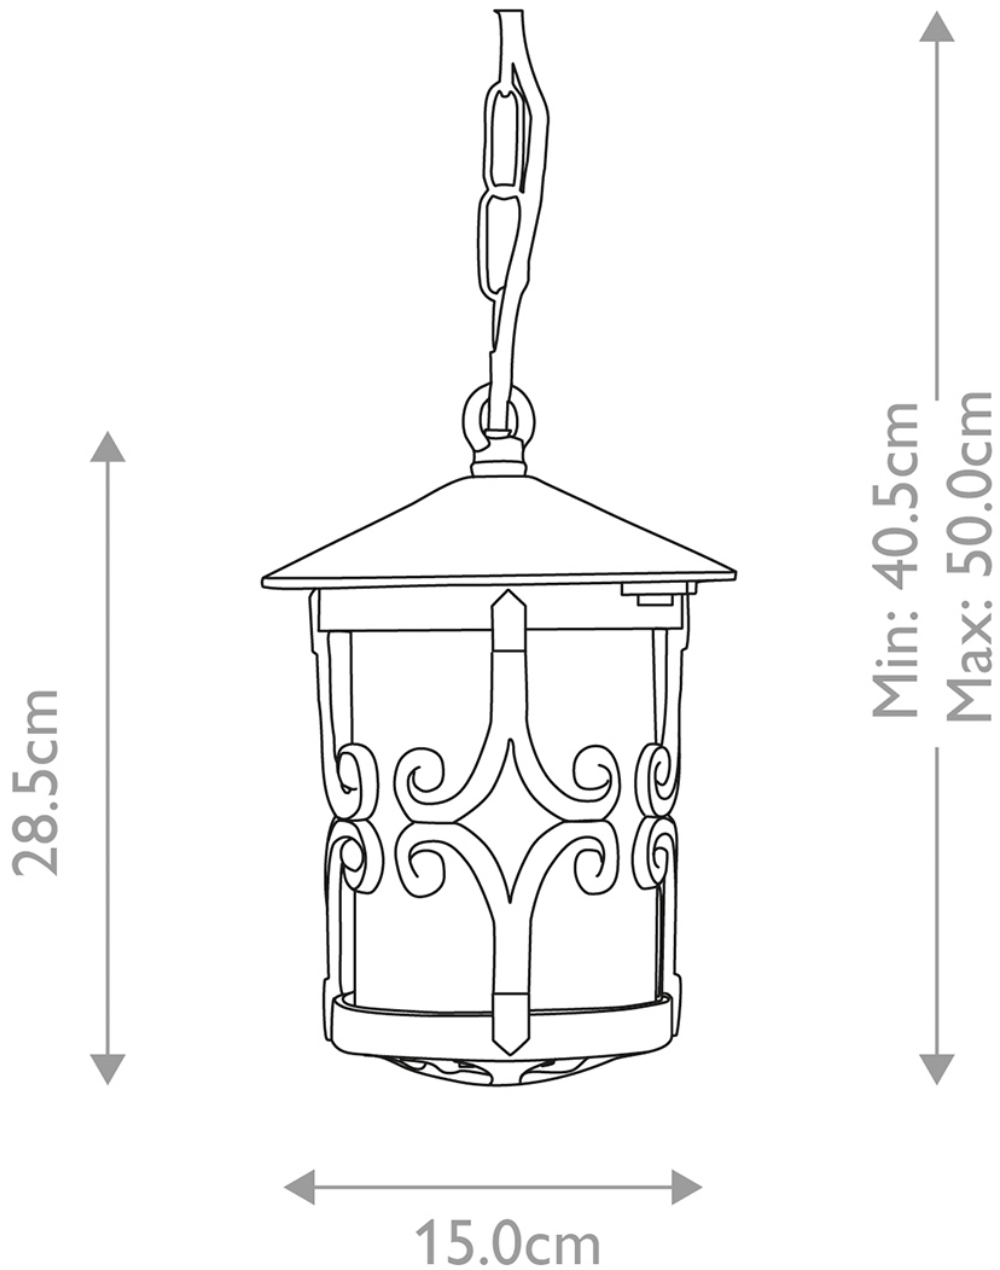

Elstead - Hereford BL13B-BLACK Chain Lantern

**CONTACT**