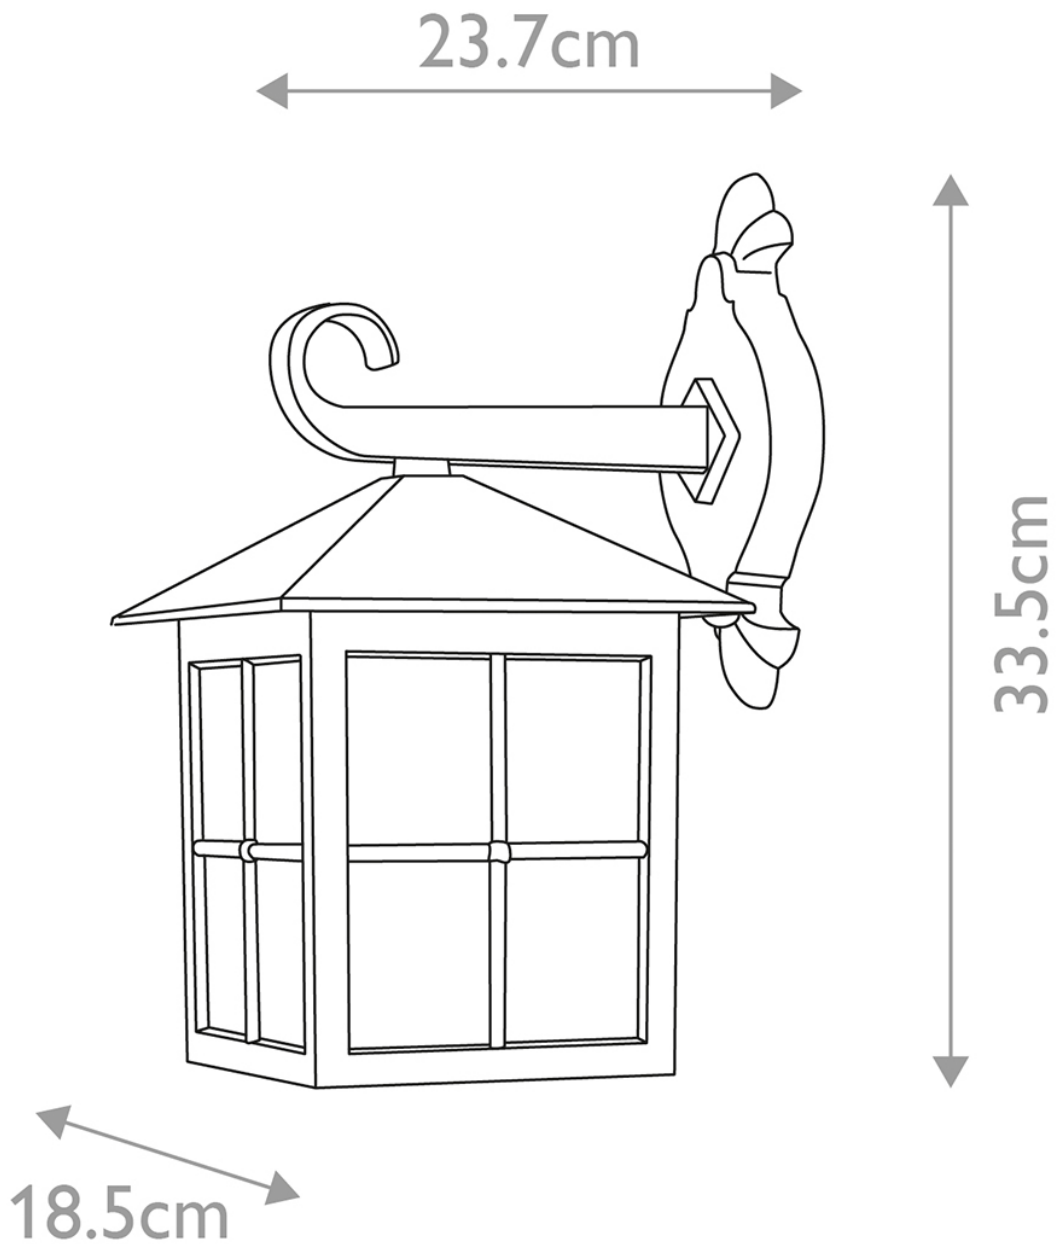

Elstead - Winchester BL18-BLACK Wall Light

CONTACT