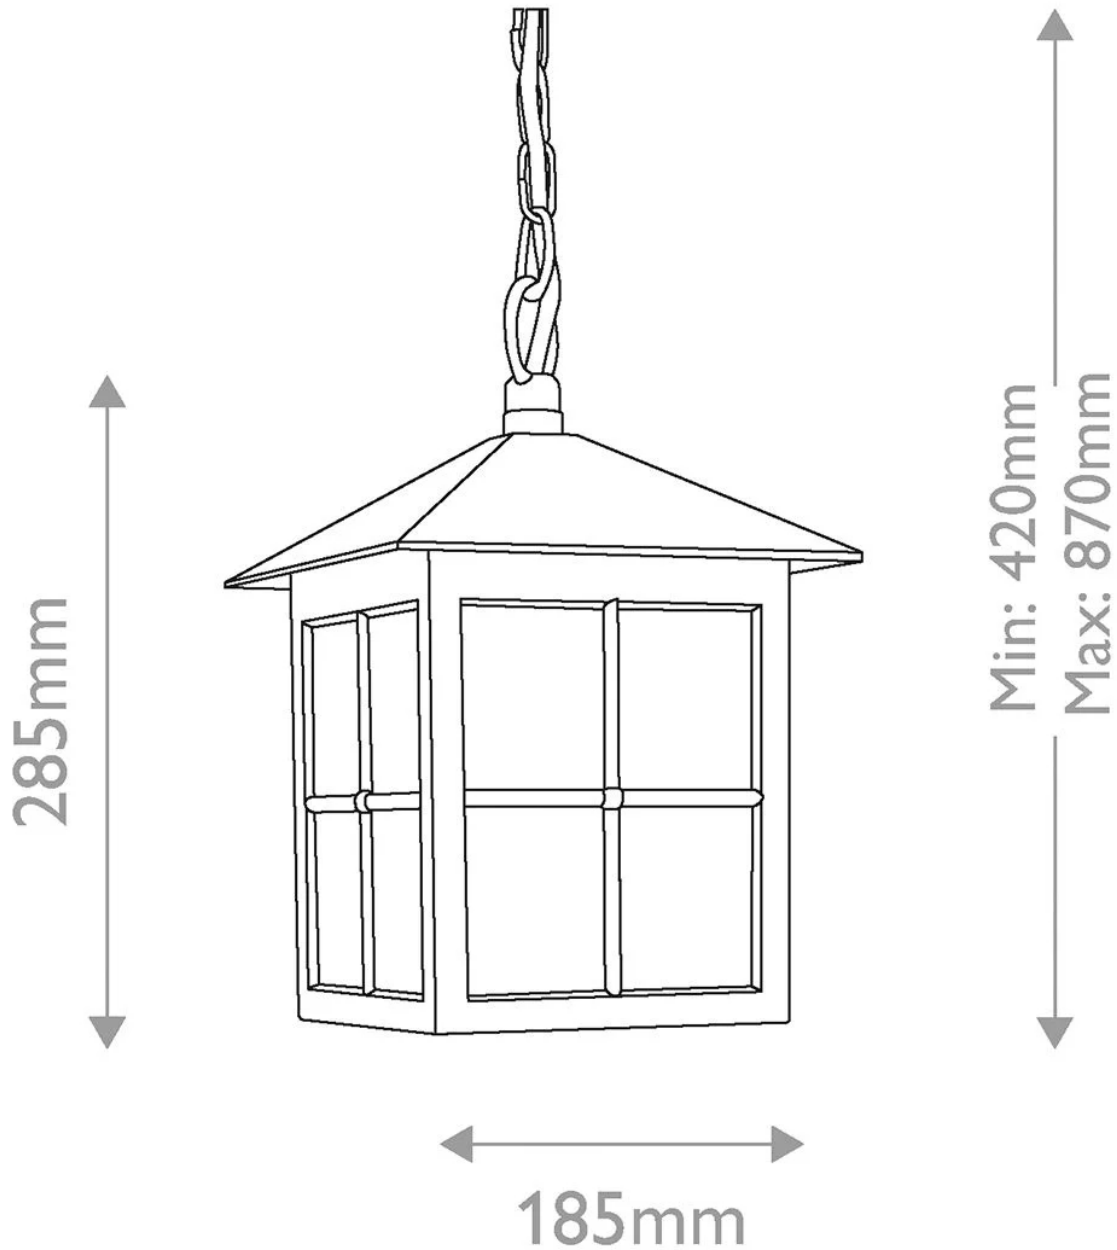

Elstead - Winchester BL18B-BLACK Chain Lantern

CONTACT