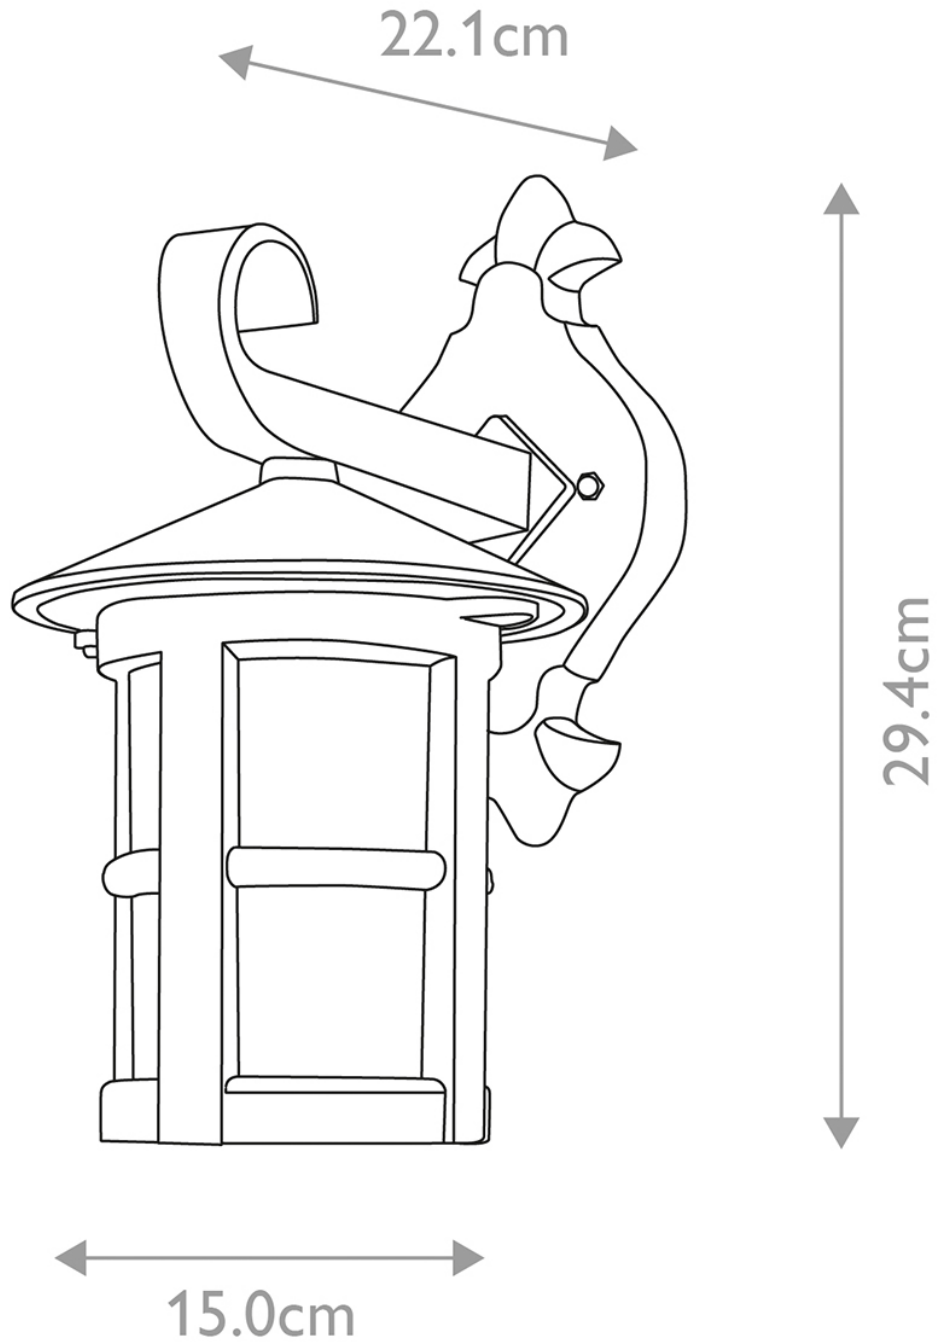

Elstead - Hereford BL21-BLACK-E27 Wall Light

CONTACT