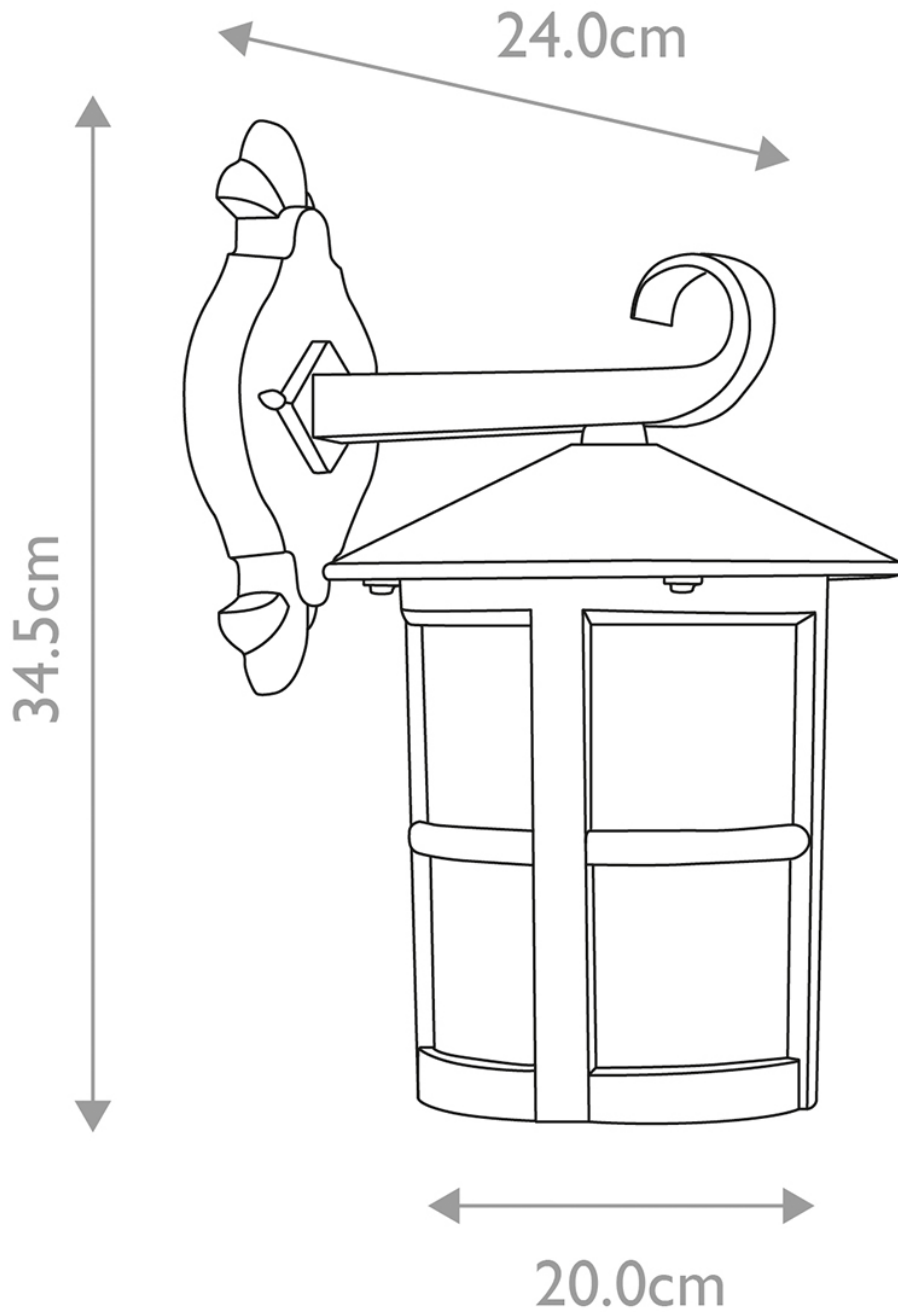

Elstead - Hereford BL21-G-BLACK Wall Light

**CONTACT**