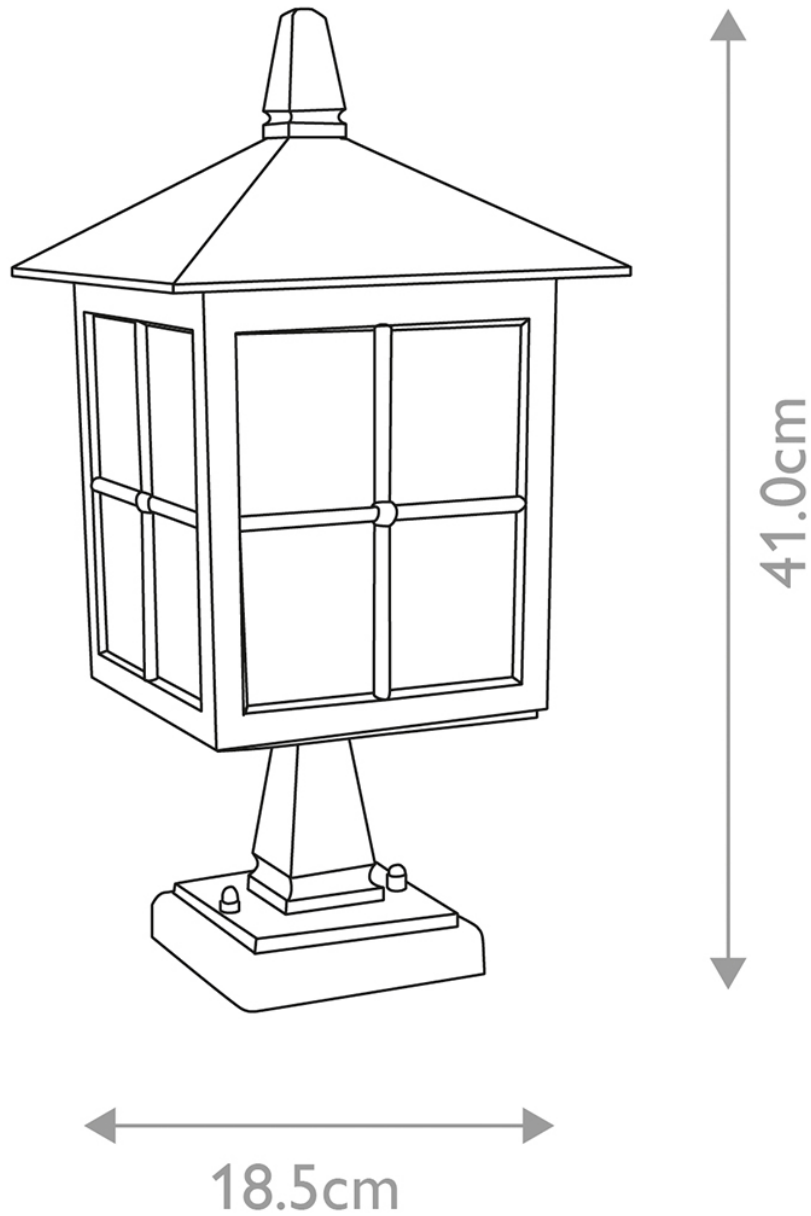

Elstead - Winchester BL25-BLACK Pedestal

CONTACT