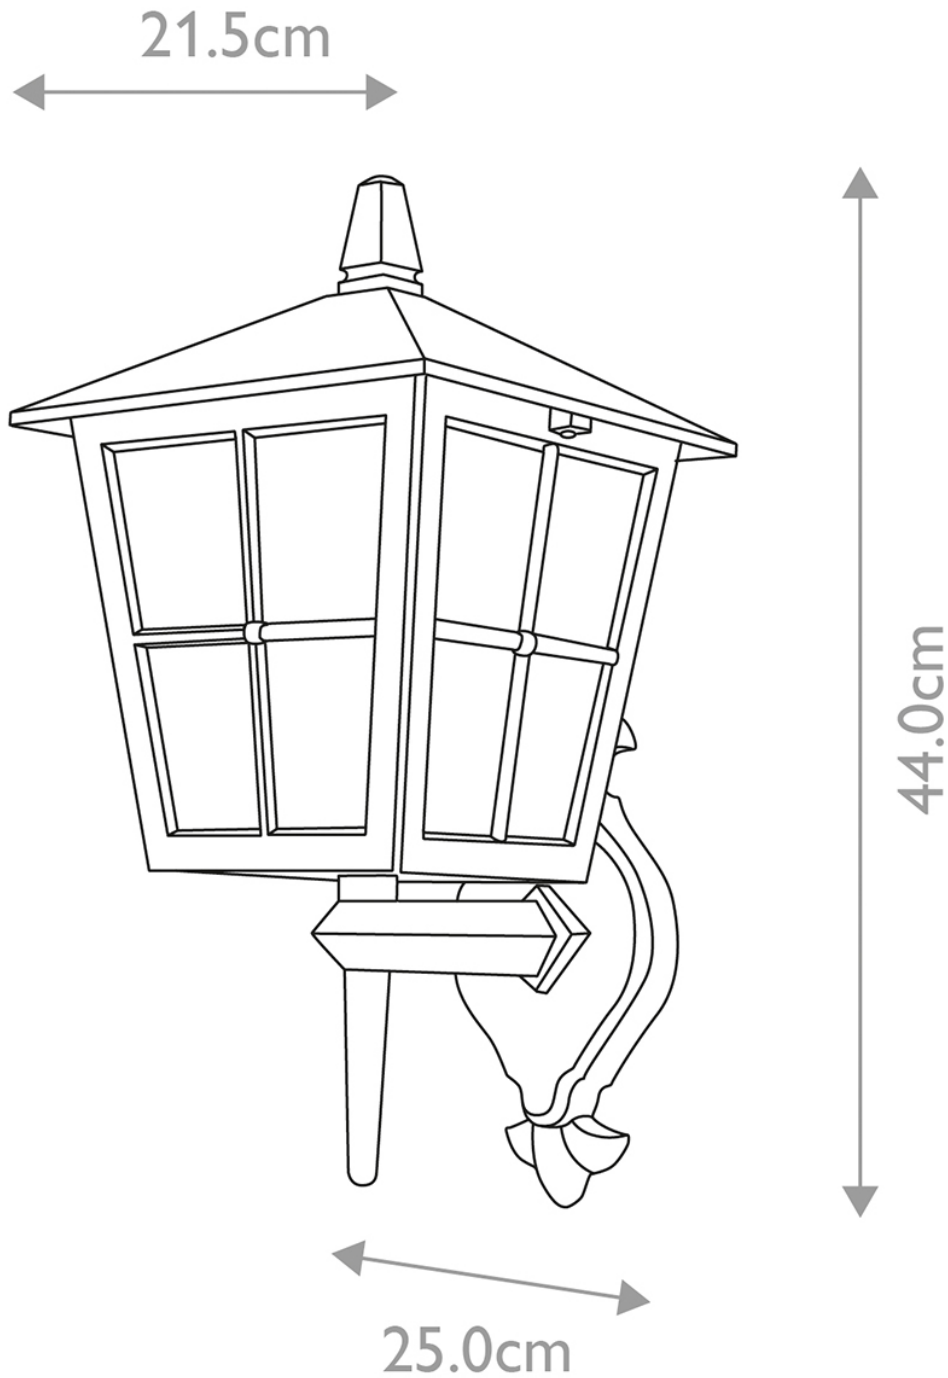

**Elstead - Canterbury BL46M-BLACK Wall Light**

**CONTACT**