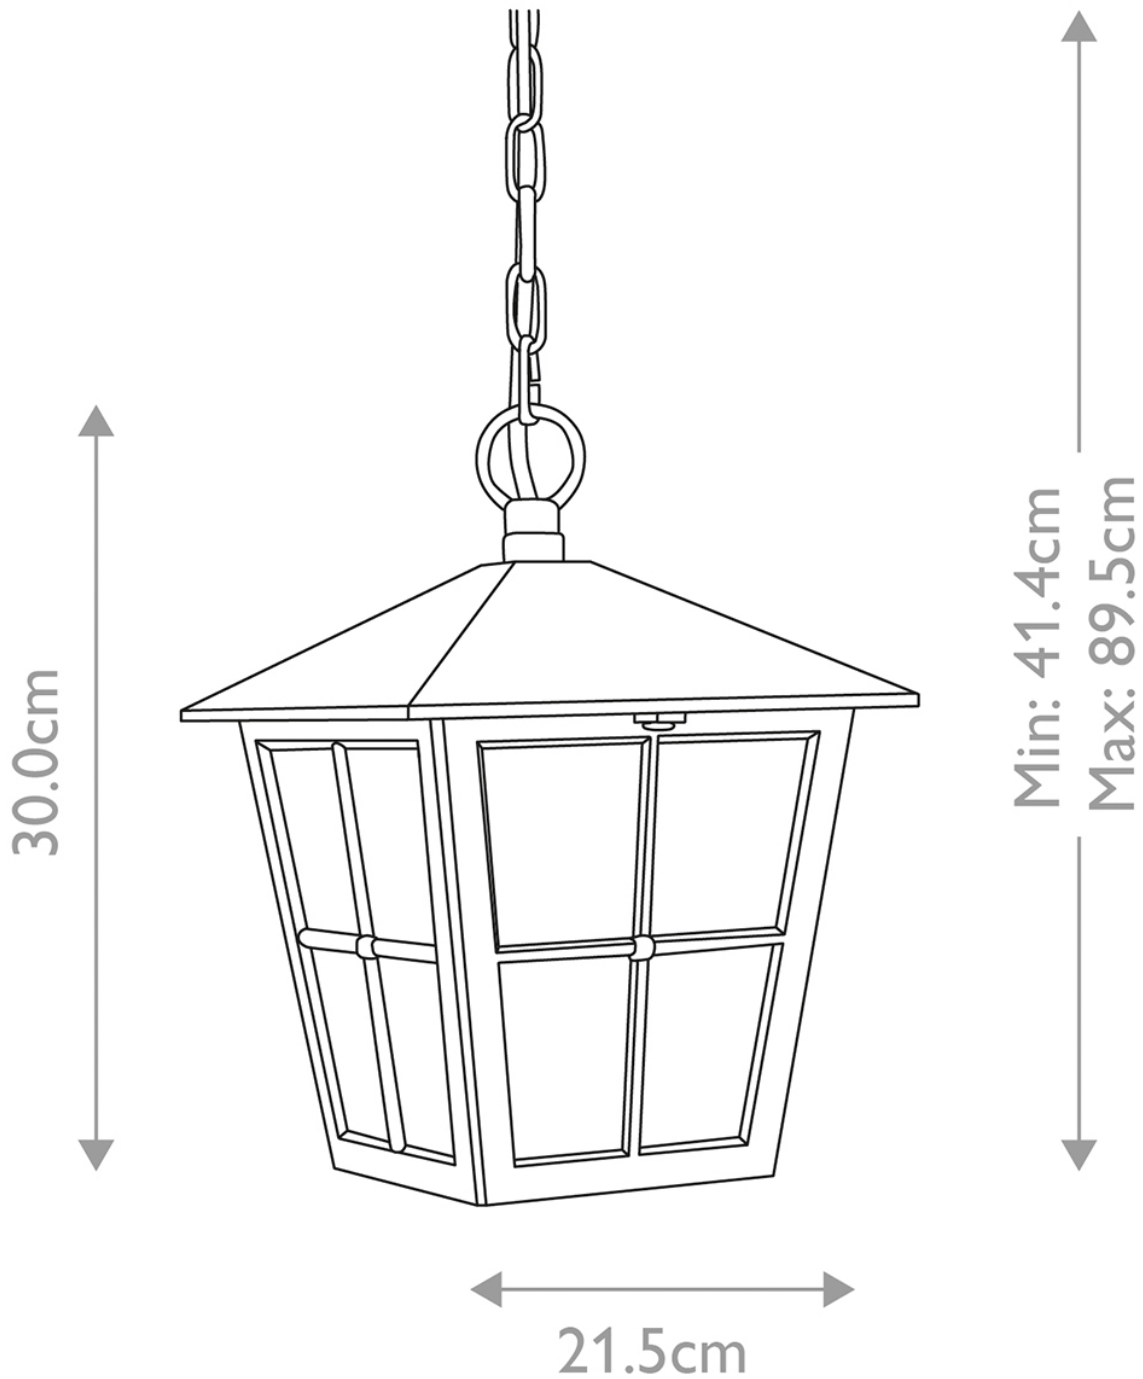

Elstead - Canterbury BL48M-BLACK Chain Lantern

CONTACT