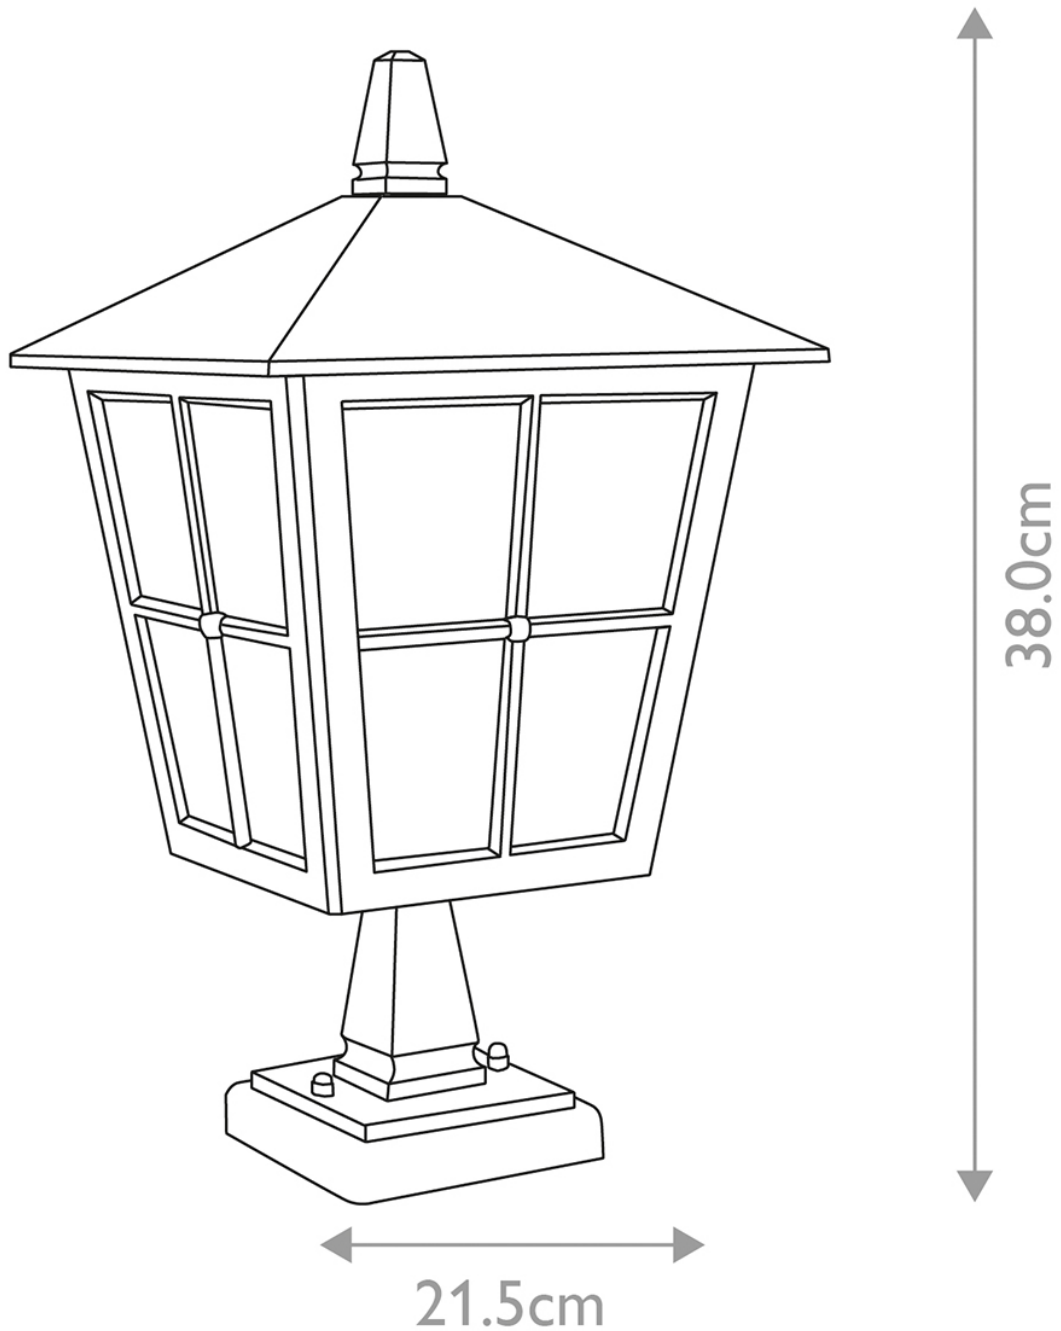

Elstead - Canterbury BL50M-BLACK Pedestal Lantern

CONTACT