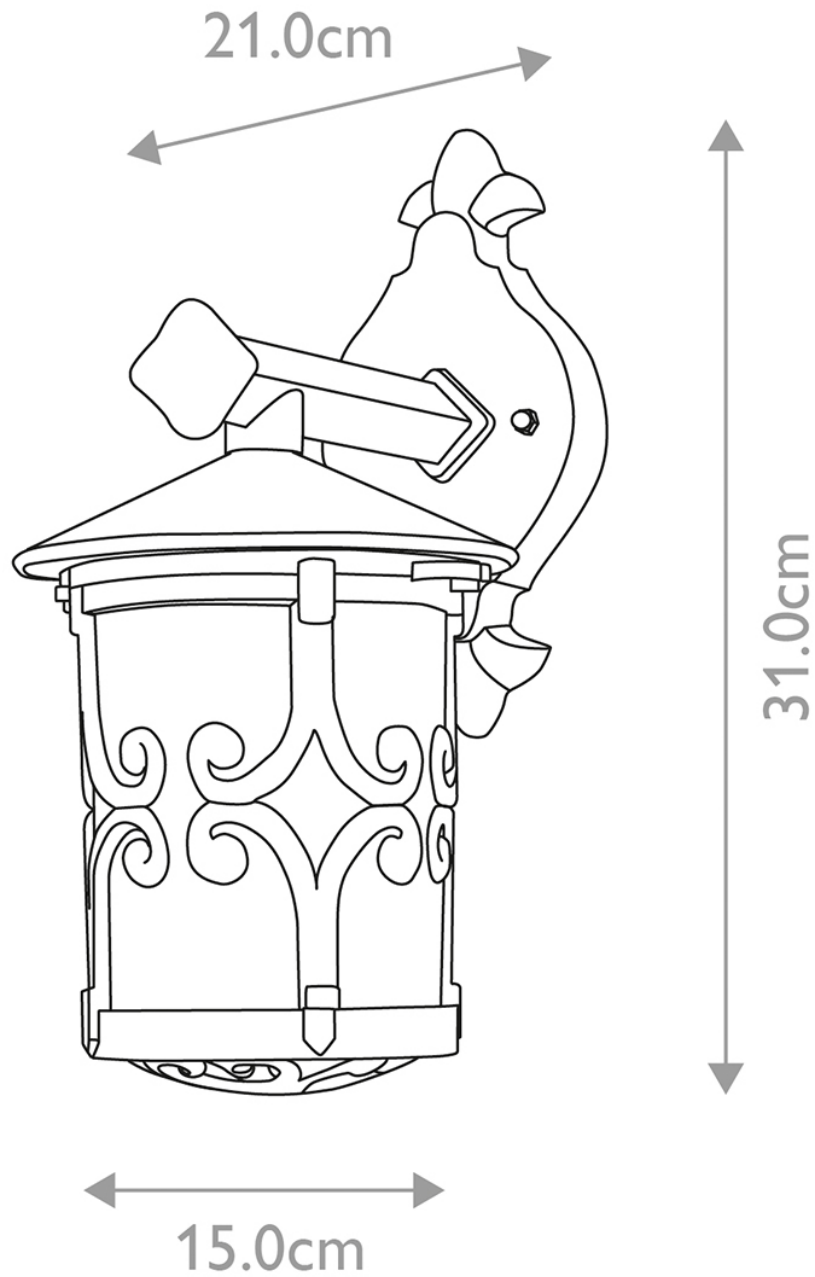

Elstead - Hereford BL8-BLACK Wall Light

CONTACT