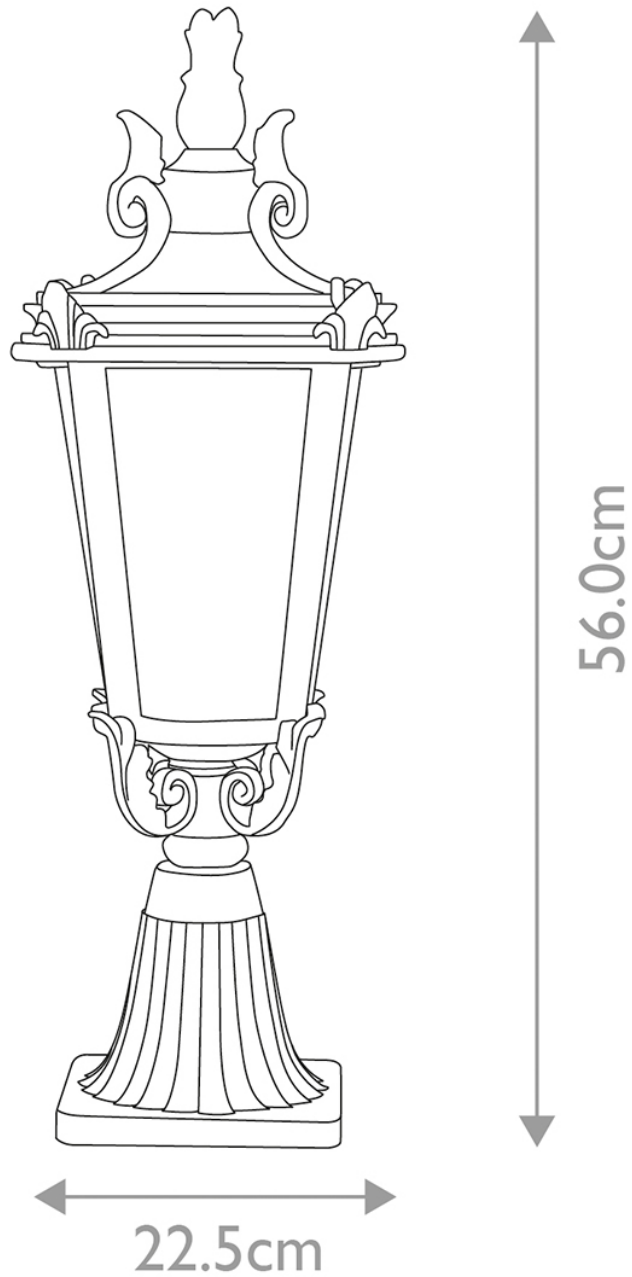

Elstead - Baltimore BT3-M Pedestal

CONTACT