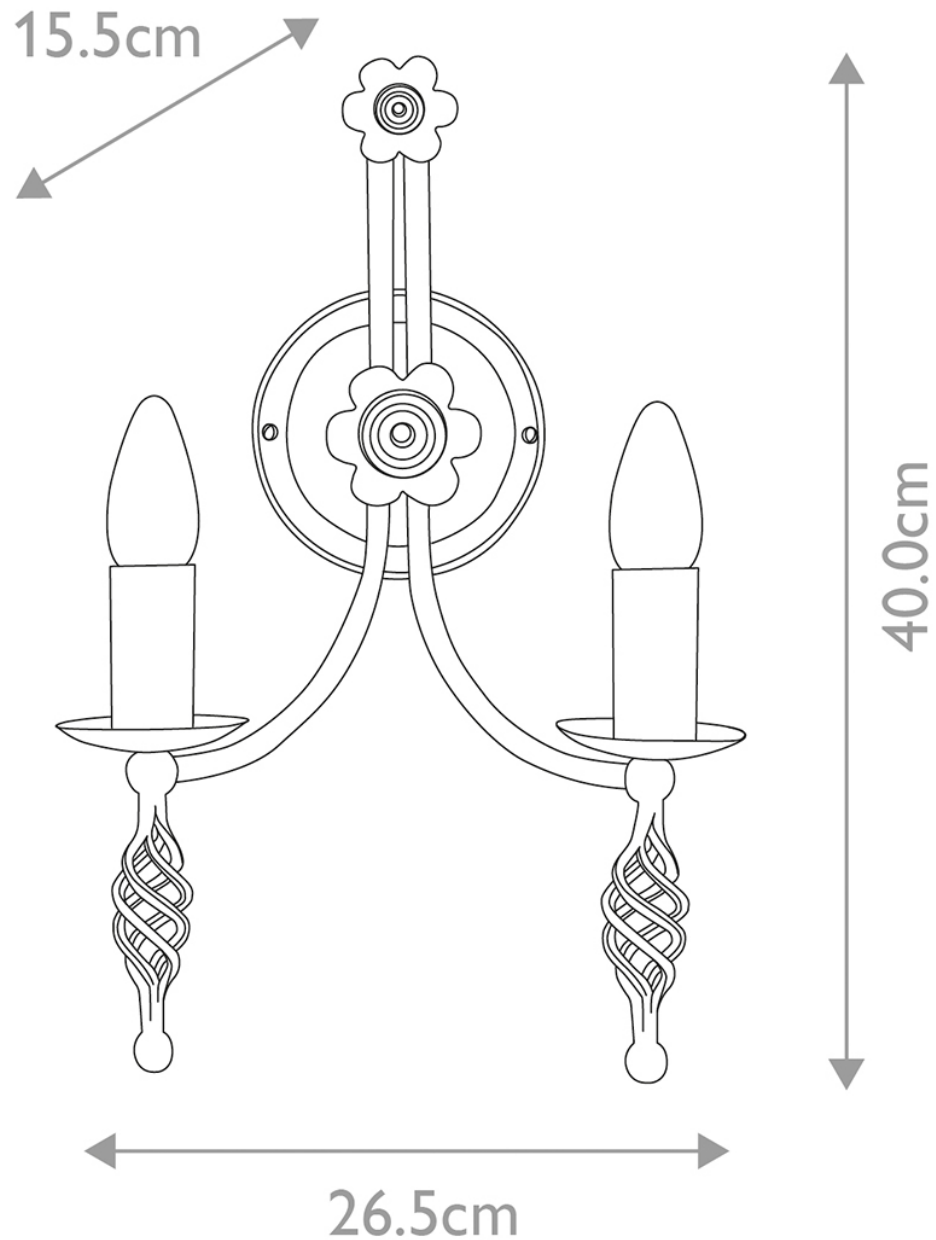

Elstead - Belfry BY2-BLACK Wall Light

CONTACT