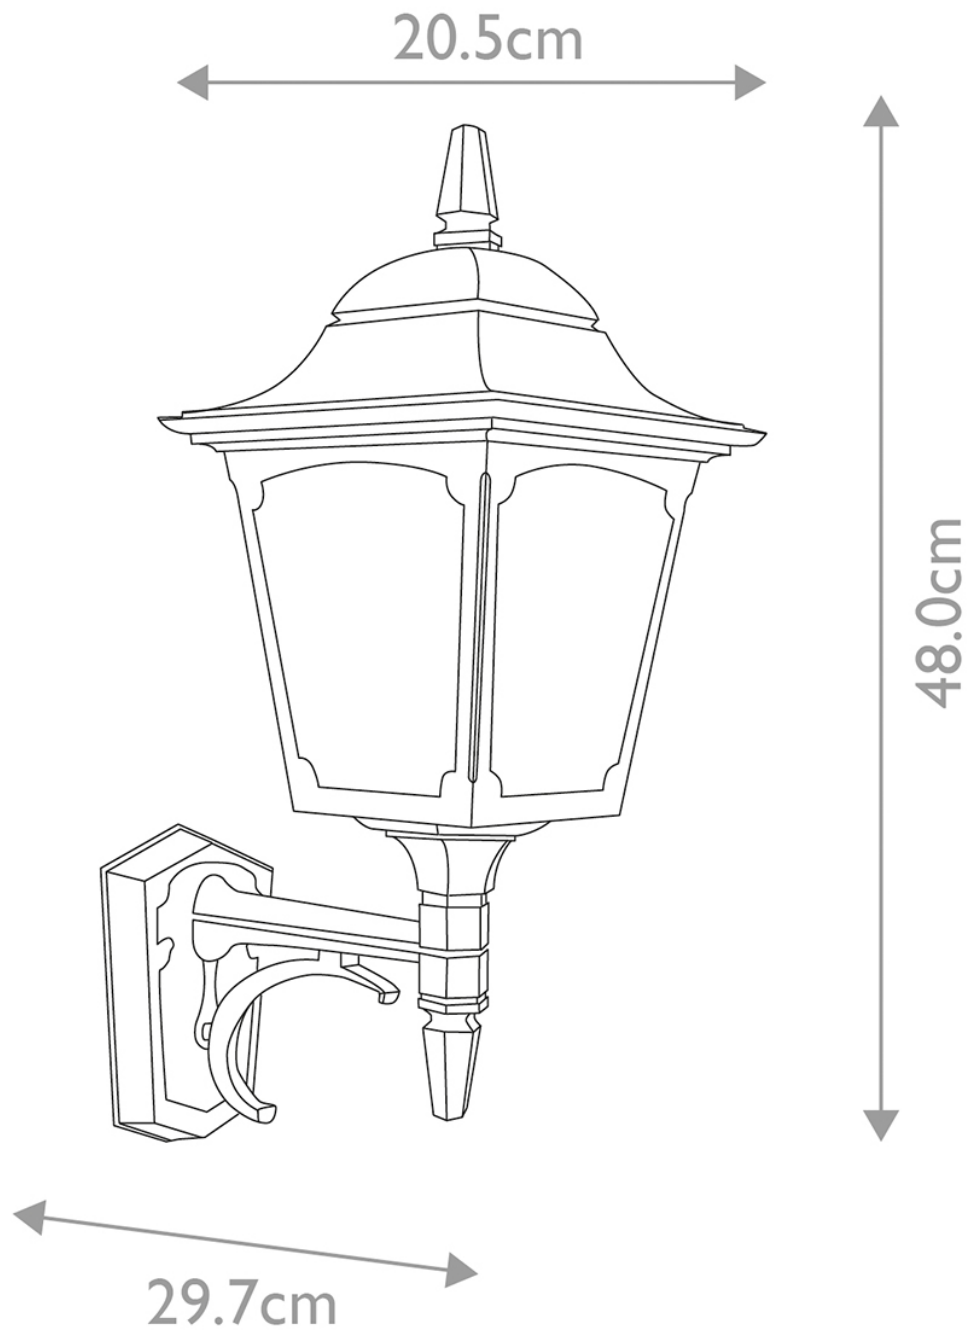

Elstead - Chapel CP1-BLACK Wall Light

CONTACT