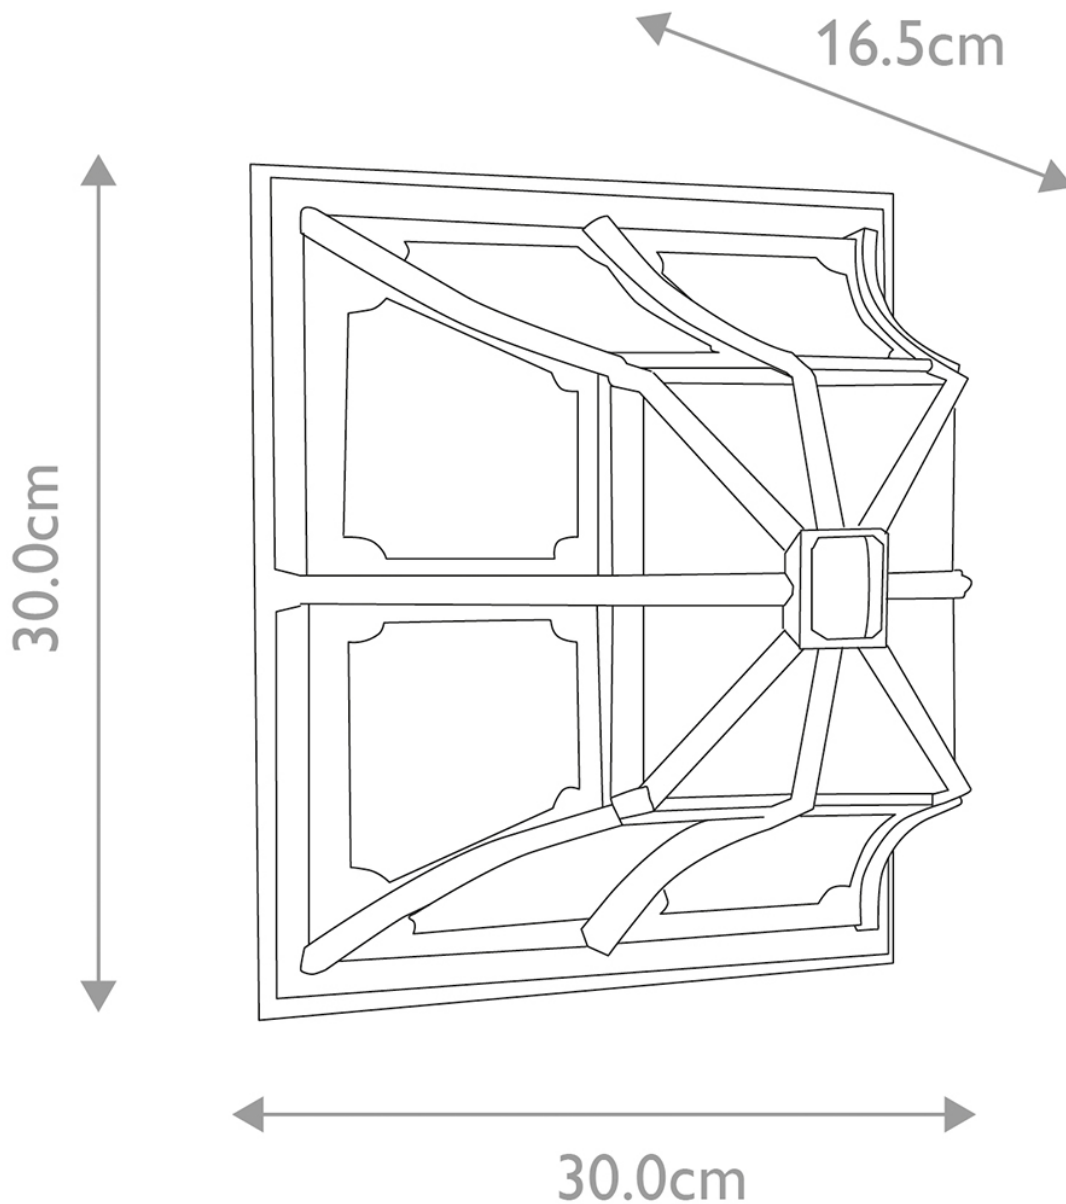

Elstead - Chapel CP12-BLACK Flush Light

CONTACT