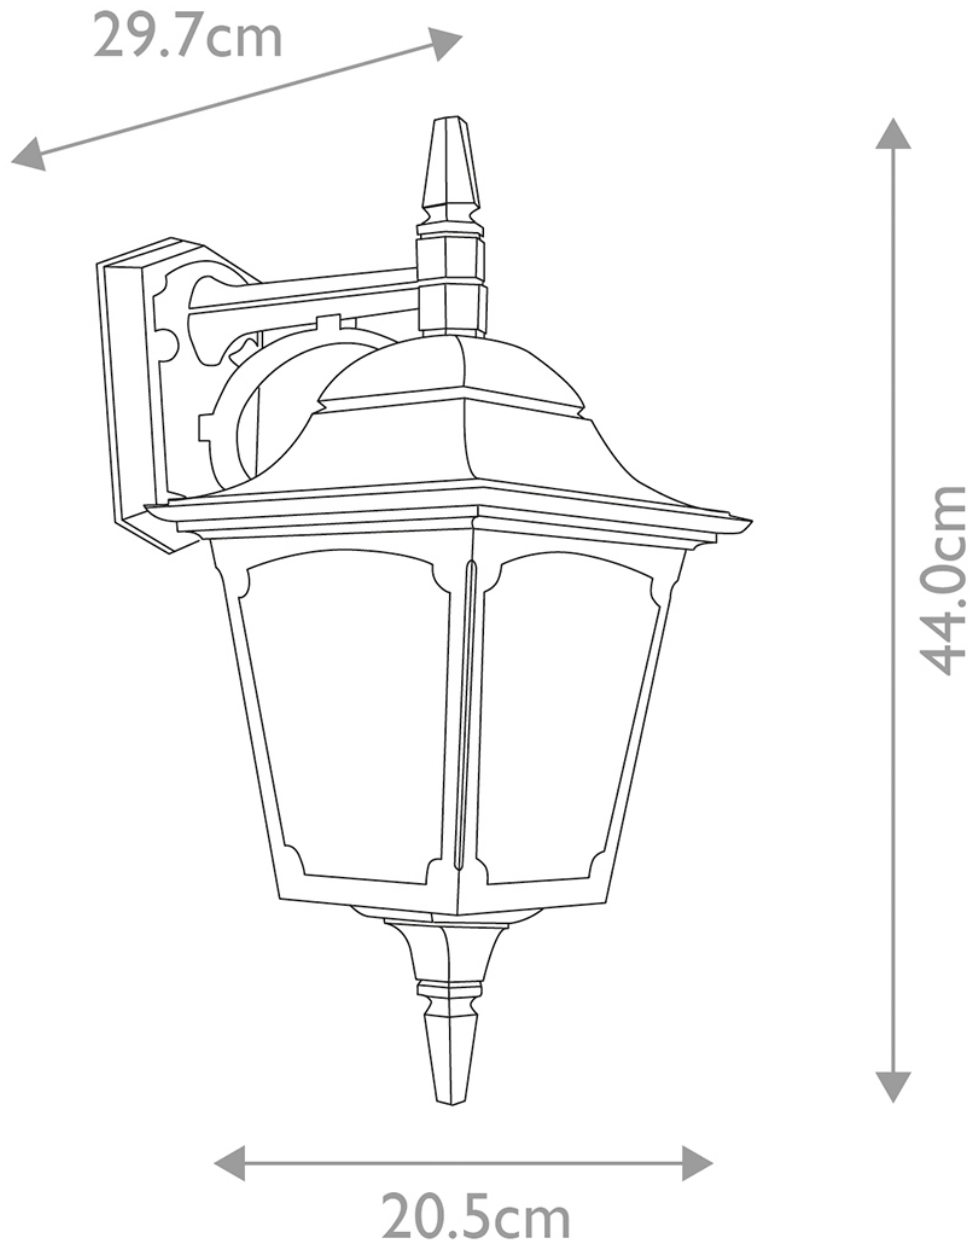

Elstead - Chapel CP2-BLACK Wall Light

CONTACT