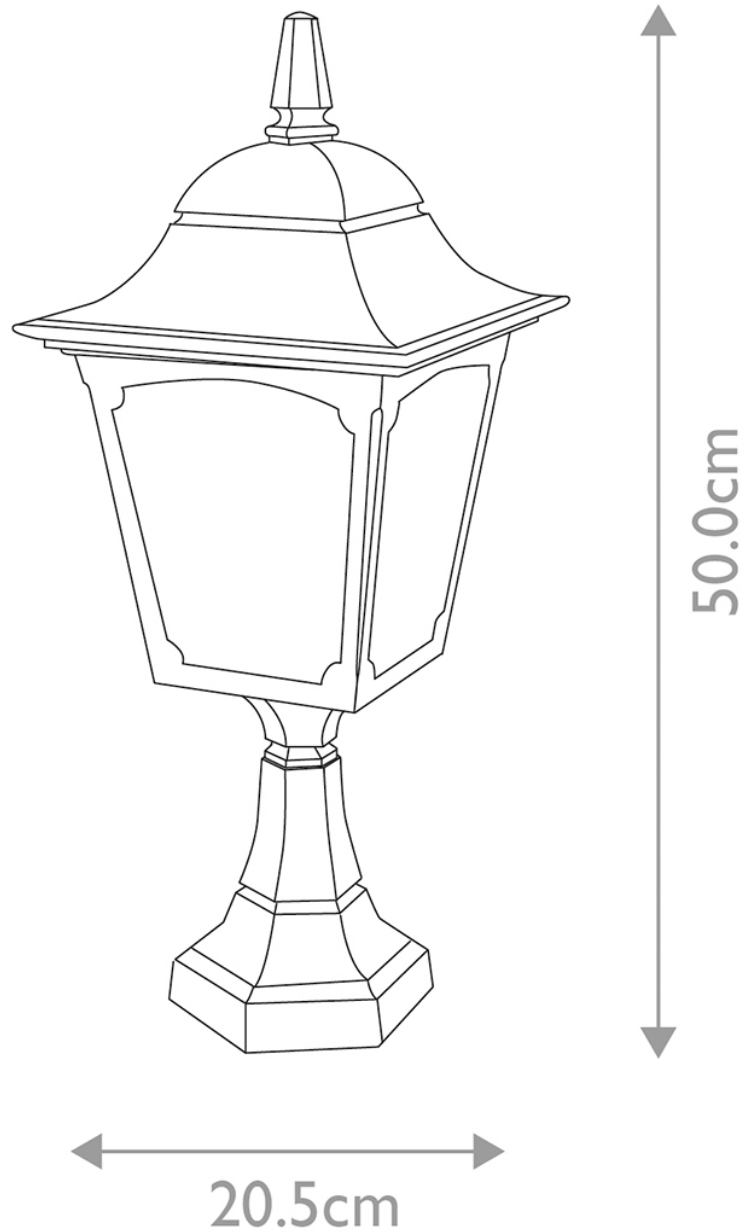

Elstead - Chapel CP4-BLACK Pedestal

CONTACT