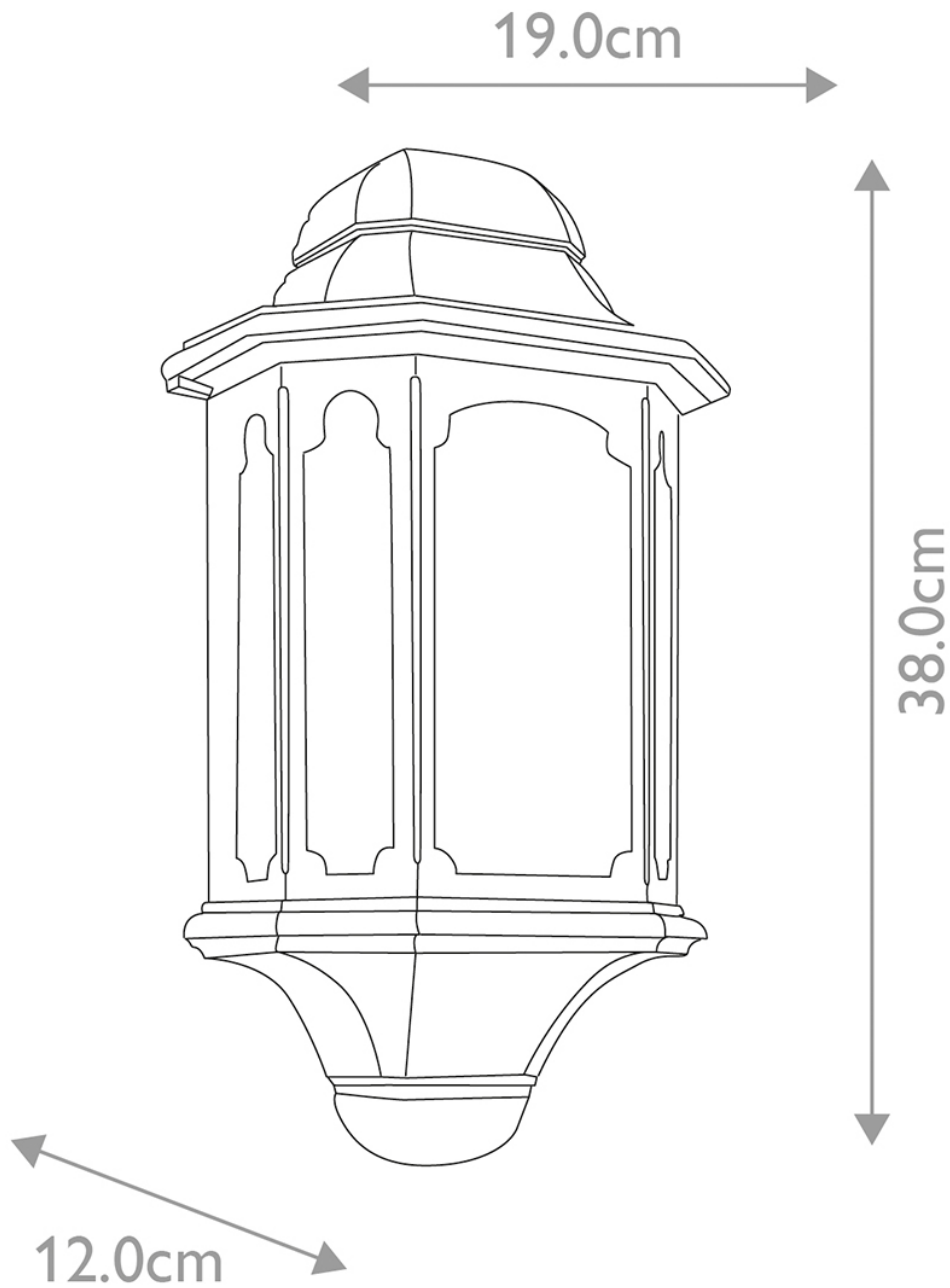

**Elstead - Chapel CP7-BLACK Half Lantern**

**CONTACT**