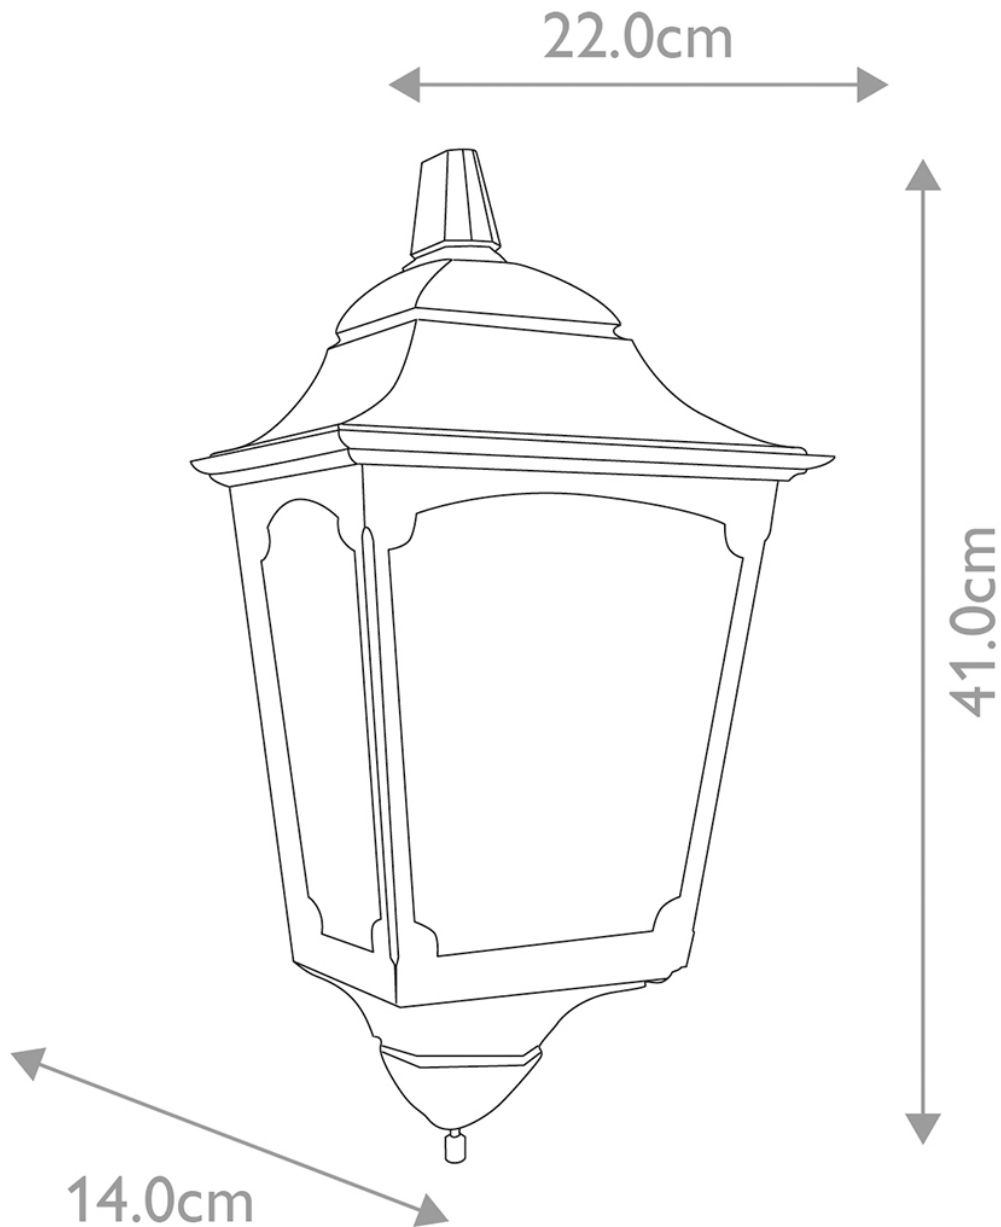

Elstead - Chapel CP7-2-BLACK Half Lantern

CONTACT