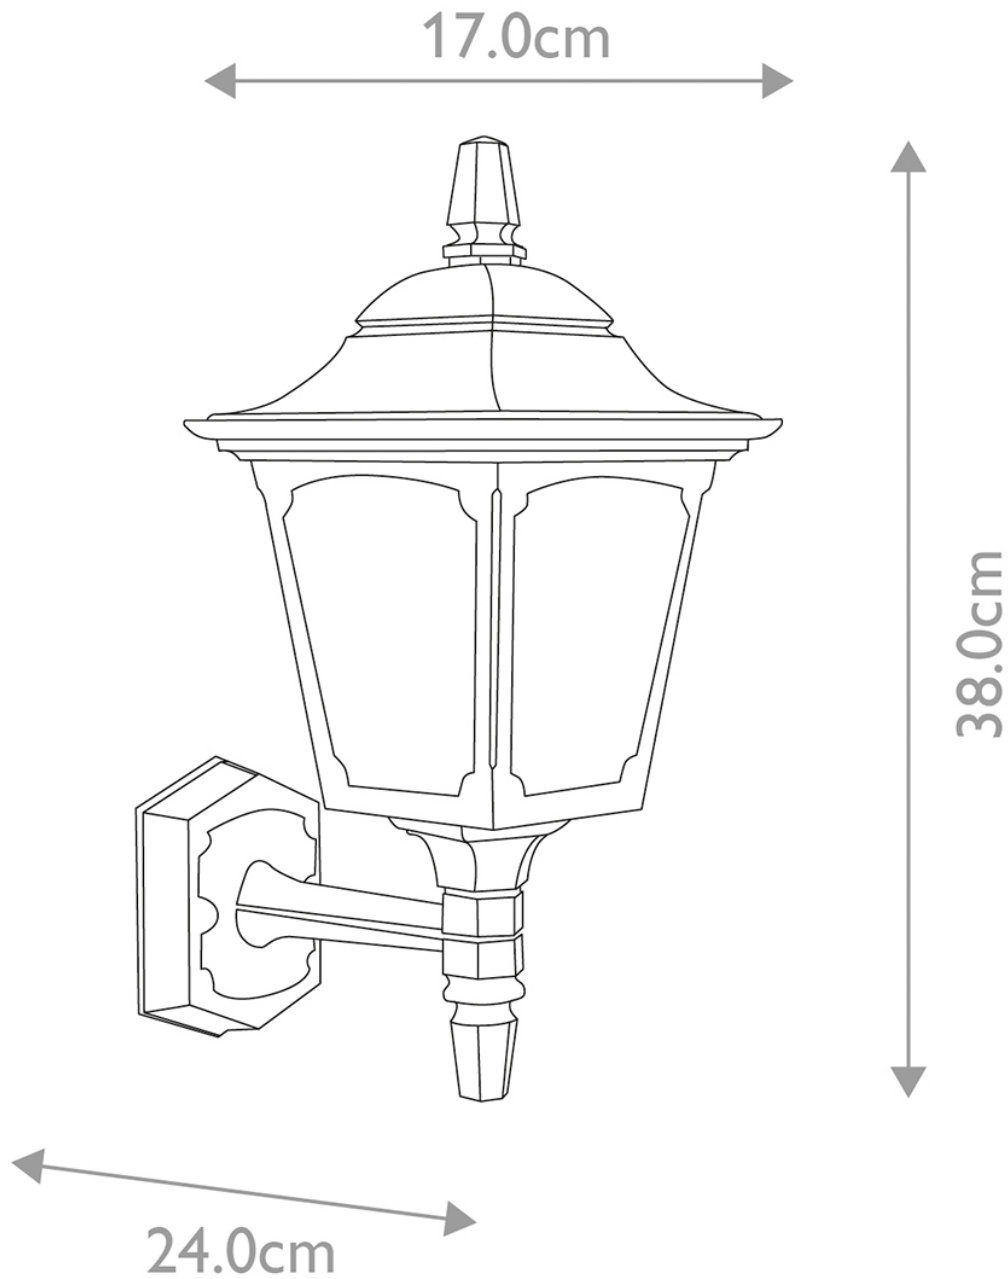

**Elstead - Chapel CPM1-BLACK Wall Light**

**CONTACT**