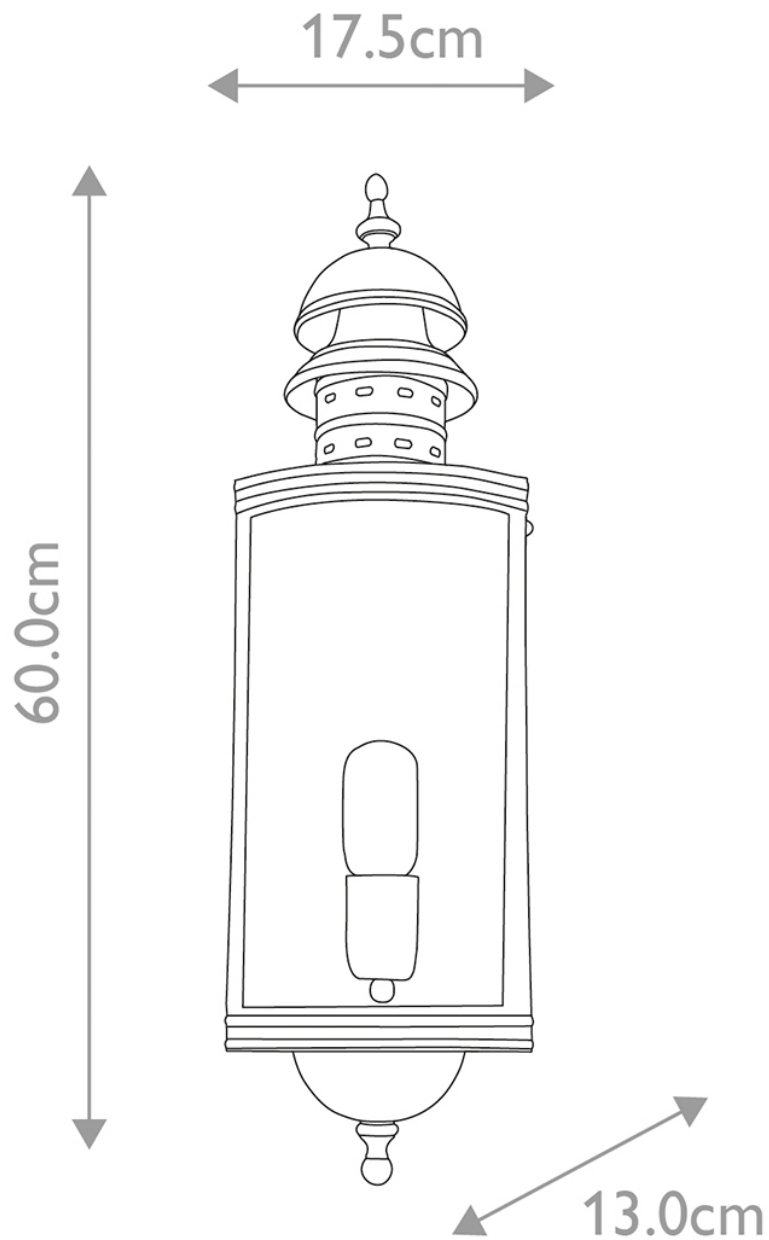

Elstead - Downing Street DOWNING-STREET-V Wall Light

CONTACT