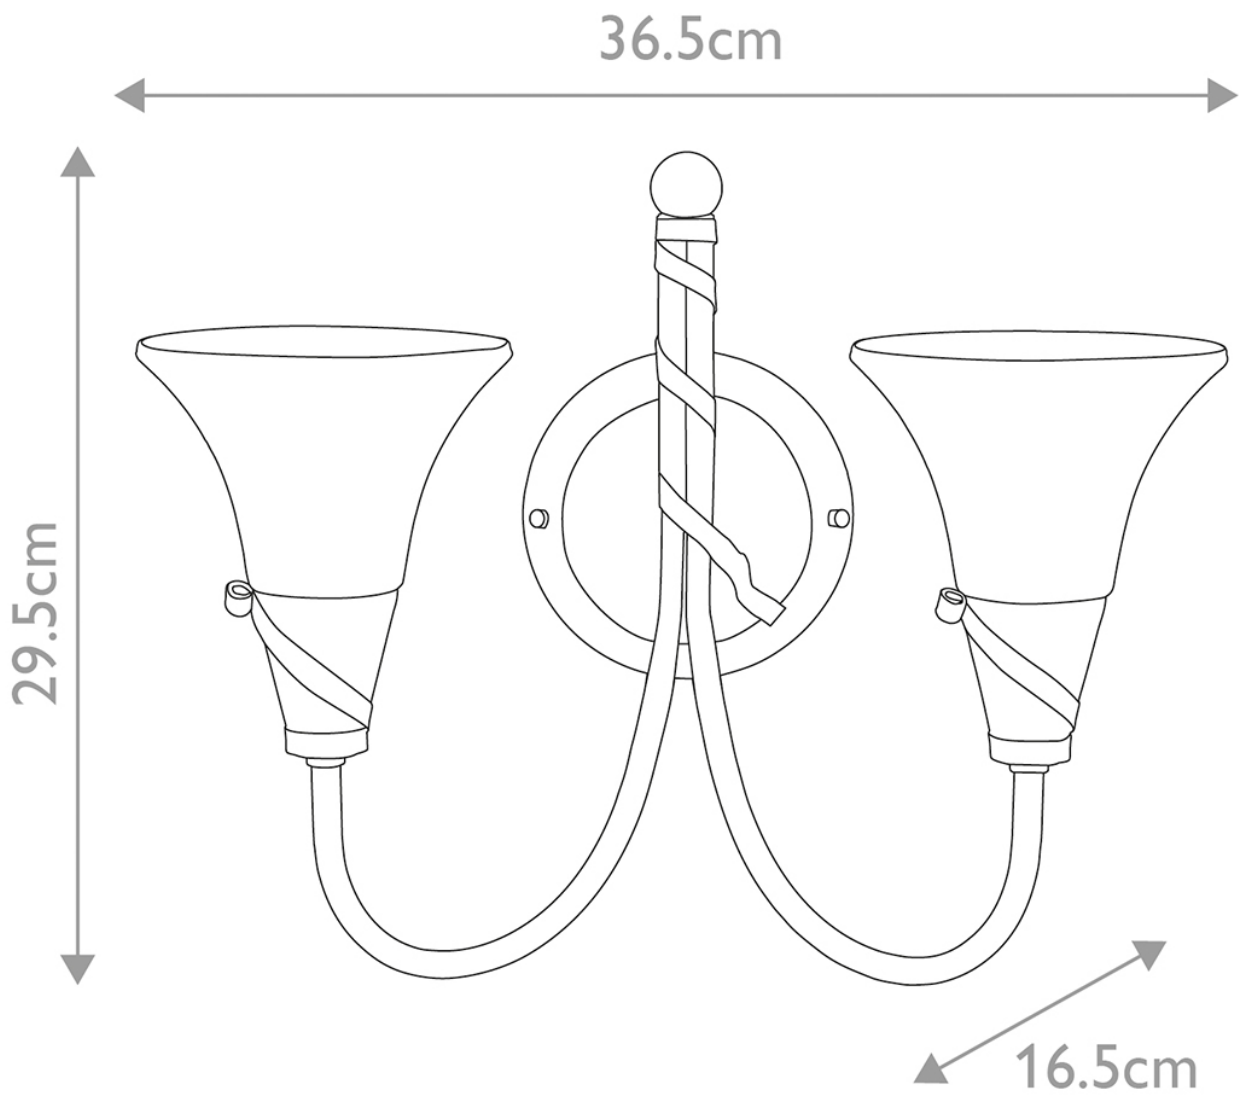

Elstead - Emily EM2-COPPER Wall Light

CONTACT